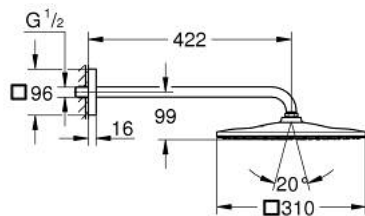

26 564 KF0 RAINSHOWER MONO 310 CUBE HEAD SHOWER SET 422 MM, 1 SPRAY

PRODUCT DESCRIPTION

- Colour: phantom black
- consisting of:
 - head shower Rainshower 310
 - spray pattern: GROHE PureRain
 - maximum flow rate (at 3 bar): 7.5 l/min
 - shower arm 422 mm
- GROHE EcoJoy - less water, perfect flow
- GROHE DreamSpray - perfect spray pattern
- GROHE SpeedClean - effortless limescale removal
- Inner WaterGuide - inner insulation for surface protection
- suitable for instantaneous heater

26 564 KF0 **RAINSHOWER MONO 310 CUBE HEAD SHOWER SET 422 MM, 1 SPRAY**

SPARE PARTS

1: Fibre seal dia. Ø18.5 x Ø12 x 2 (Spare part-nr. 0138900M)

2: Dirt strainer (Spare part-nr. 48007000)