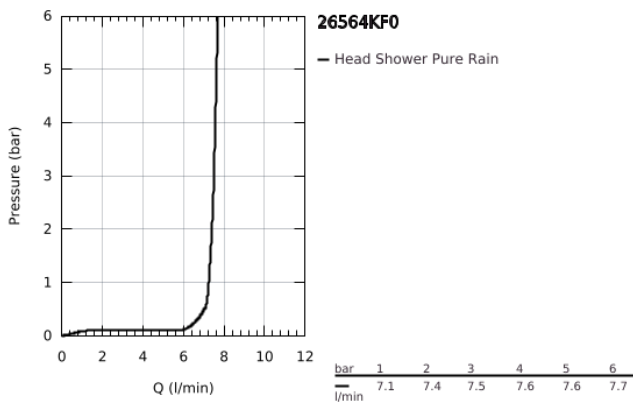

26 564 KF0 RAINSHOWER MONO 310 CUBE HEAD SHOWER SET 422 MM, 1 SPRAY

PRODUCT DESCRIPTION

- Colour: phantom black
- consisting of:
 - head shower Rainshower 310
 - spray pattern: GROHE PureRain
 - maximum flow rate (at 3 bar): 7.5 l/min
 - shower arm 422 mm
- GROHE EcoJoy - less water, perfect flow
- GROHE DreamSpray - perfect spray pattern
- GROHE SpeedClean - effortless limescale removal
- Inner WaterGuide - inner insulation for surface protection
- suitable for instantaneous heater

26 564 KF0 **RAINSHOWER MONO 310 CUBE HEAD SHOWER SET 422 MM, 1 SPRAY**

SPARE PARTS

1: Fibre seal dia. Ø18.5 x Ø12 x 2 (Spare part-nr. 0138900M)

2: Dirt strainer (Spare part-nr. 48007000)