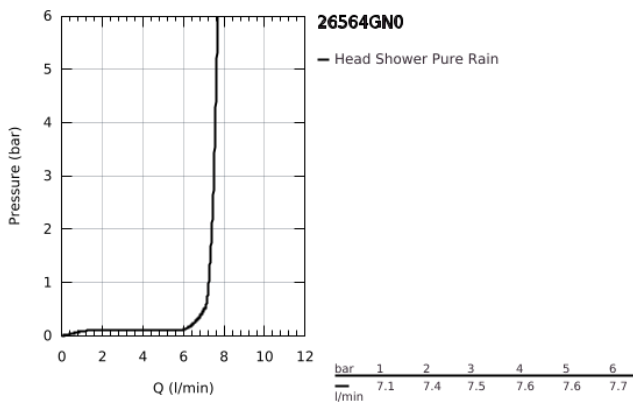

26 564 GN0 RAINSHOWER MONO 310 CUBE HEAD SHOWER SET 422 MM, 1 SPRAY

PRODUCT DESCRIPTION

- Colour: brushed cool sunrise
- consisting of:
 - head shower Rainshower 310
 - spray pattern: GROHE PureRain
 - maximum flow rate (at 3 bar): 7.5 l/min
 - shower arm 422 mm
- GROHE EcoJoy - less water, perfect flow
- GROHE DreamSpray - perfect spray pattern
- GROHE LongLife finish
- GROHE SpeedClean - effortless limescale removal
- Inner WaterGuide - inner insulation for surface protection
- suitable for instantaneous heater

26 564 GN0 **RAINSHOWER MONO 310 CUBE HEAD SHOWER SET 422 MM, 1 SPRAY**

SPARE PARTS

1: Fibre seal dia. Ø18.5 x Ø12 x 2 (Spare part-nr. 0138900M)

2: Dirt strainer (Spare part-nr. 48007000)