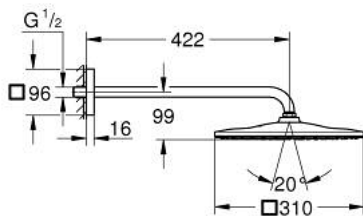

26 564 GN0 RAINSHOWER MONO 310 CUBE HEAD SHOWER SET 422 MM, 1 SPRAY

PRODUCT DESCRIPTION

- Colour: brushed cool sunrise
- consisting of:
 - head shower Rainshower 310
 - spray pattern: GROHE PureRain
 - maximum flow rate (at 3 bar): 7.5 l/min
 - shower arm 422 mm
- GROHE EcoJoy - less water, perfect flow
- GROHE DreamSpray - perfect spray pattern
- GROHE LongLife finish
- GROHE SpeedClean - effortless limescale removal
- Inner WaterGuide - inner insulation for surface protection
- suitable for instantaneous heater

26 564 GN0 **RAINSHOWER MONO 310 CUBE HEAD SHOWER SET 422 MM, 1 SPRAY**

SPARE PARTS

1: Fibre seal dia. Ø18.5 x Ø12 x 2 (Spare part-nr. 0138900M)

2: Dirt strainer (Spare part-nr. 48007000)