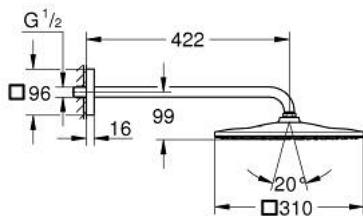

26 564 GL0 RAINSHOWER MONO 310 CUBE HEAD SHOWER SET 422 MM, 1 SPRAY

PRODUCT DESCRIPTION

- Colour: cool sunrise
- consisting of:
 - head shower Rainshower 310
 - spray pattern: GROHE PureRain
 - maximum flow rate (at 3 bar): 7.5 l/min
 - shower arm 422 mm
- GROHE EcoJoy - less water, perfect flow
- GROHE DreamSpray - perfect spray pattern
- GROHE LongLife finish
- GROHE SpeedClean - effortless limescale removal
- Inner WaterGuide - inner insulation for surface protection
- suitable for instantaneous heater

26 564 GL0 **RAINSHOWER MONO 310 CUBE HEAD SHOWER SET 422 MM, 1 SPRAY**

SPARE PARTS

1: Fibre seal dia. Ø18.5 x Ø12 x 2 (Spare part-nr. 0138900M)

2: Dirt strainer (Spare part-nr. 48007000)