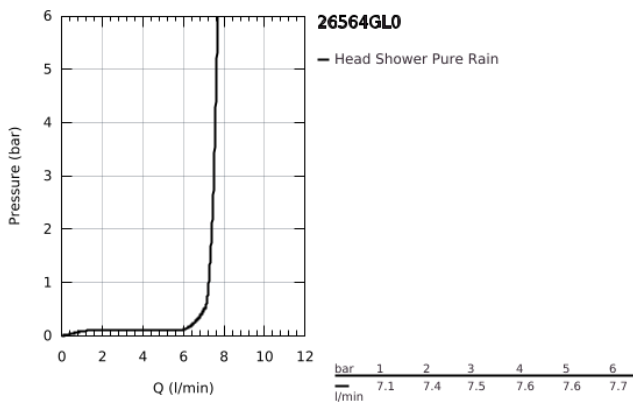

26 564 GL0 RAINSHOWER MONO 310 CUBE HEAD SHOWER SET 422 MM, 1 SPRAY

PRODUCT DESCRIPTION

- Colour: cool sunrise
- consisting of:
 - head shower Rainshower 310
 - spray pattern: GROHE PureRain
 - maximum flow rate (at 3 bar): 7.5 l/min
 - shower arm 422 mm
- GROHE EcoJoy - less water, perfect flow
- GROHE DreamSpray - perfect spray pattern
- GROHE LongLife finish
- GROHE SpeedClean - effortless limescale removal
- Inner WaterGuide - inner insulation for surface protection
- suitable for instantaneous heater

26 564 GL0 **RAINSHOWER MONO 310 CUBE HEAD SHOWER SET 422 MM, 1 SPRAY**

SPARE PARTS

1: Fibre seal dia. Ø18.5 x Ø12 x 2 (Spare part-nr. 0138900M)

2: Dirt strainer (Spare part-nr. 48007000)