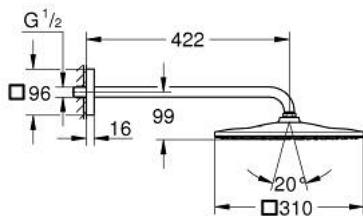

26 564 DL0 RAINSHOWER MONO 310 CUBE HEAD SHOWER SET 422 MM, 1 SPRAY

PRODUCT DESCRIPTION

- Colour: brushed warm sunset
- consisting of:
 - head shower Rainshower 310
 - spray pattern: GROHE PureRain
 - maximum flow rate (at 3 bar): 7.5 l/min
 - shower arm 422 mm
- GROHE EcoJoy - less water, perfect flow
- GROHE DreamSpray - perfect spray pattern
- GROHE LongLife finish
- GROHE SpeedClean - effortless limescale removal
- Inner WaterGuide - inner insulation for surface protection
- suitable for instantaneous heater

26 564 DL0 **RAINSHOWER MONO 310 CUBE HEAD SHOWER SET 422 MM, 1 SPRAY**

SPARE PARTS

1: Fibre seal dia. Ø18.5 x Ø12 x 2 (Spare part-nr. 0138900M)

2: Dirt strainer (Spare part-nr. 48007000)