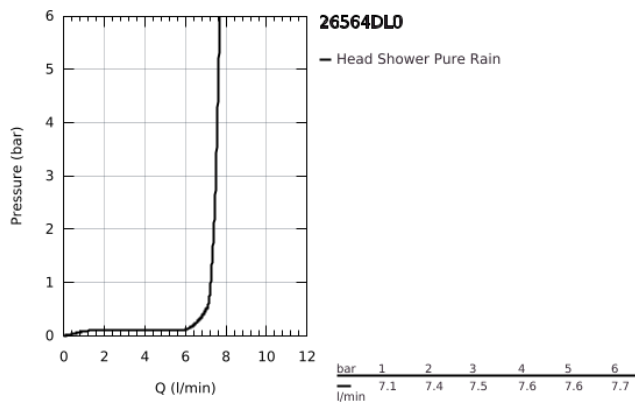

26 564 DL0 RAINSHOWER MONO 310 CUBE HEAD SHOWER SET 422 MM, 1 SPRAY

PRODUCT DESCRIPTION

- Colour: brushed warm sunset
- consisting of:
 - head shower Rainshower 310
 - spray pattern: GROHE PureRain
 - maximum flow rate (at 3 bar): 7.5 l/min
 - shower arm 422 mm
- GROHE EcoJoy - less water, perfect flow
- GROHE DreamSpray - perfect spray pattern
- GROHE LongLife finish
- GROHE SpeedClean - effortless limescale removal
- Inner WaterGuide - inner insulation for surface protection
- suitable for instantaneous heater

26 564 DL0 **RAINSHOWER MONO 310 CUBE HEAD SHOWER SET 422 MM, 1 SPRAY**

SPARE PARTS

1: Fibre seal dia. Ø18.5 x Ø12 x 2 (Spare part-nr. 0138900M)

2: Dirt strainer (Spare part-nr. 48007000)