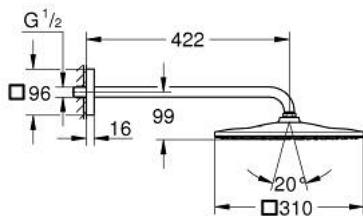

26 564 DC0 RAINSHOWER MONO 310 CUBE HEAD SHOWER SET 422 MM, 1 SPRAY

PRODUCT DESCRIPTION

- Colour: supersteel
- consisting of:
 - head shower Rainshower 310
 - spray pattern: GROHE PureRain
 - maximum flow rate (at 3 bar): 7.5 l/min
 - shower arm 422 mm
- GROHE EcoJoy - less water, perfect flow
- GROHE DreamSpray - perfect spray pattern
- GROHE LongLife finish
- GROHE SpeedClean - effortless limescale removal
- Inner WaterGuide - inner insulation for surface protection
- suitable for instantaneous heater

26 564 DC0 **RAINSHOWER MONO 310 CUBE HEAD SHOWER SET 422 MM, 1 SPRAY**

SPARE PARTS

1: Fibre seal dia. Ø18.5 x Ø12 x 2 (Spare part-nr. 0138900M)

2: Dirt strainer (Spare part-nr. 48007000)