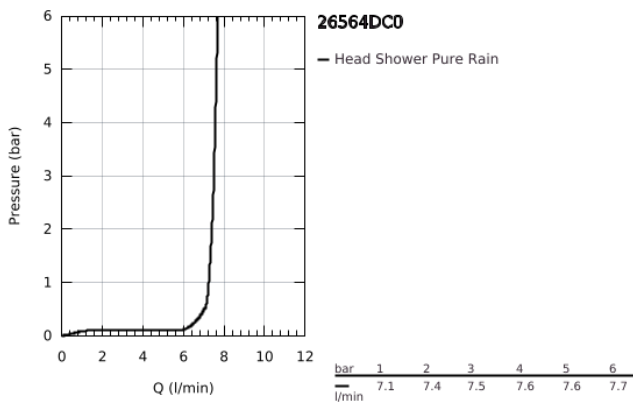

26 564 DC0 RAINSHOWER MONO 310 CUBE HEAD SHOWER SET 422 MM, 1 SPRAY

PRODUCT DESCRIPTION

- Colour: supersteel
- consisting of:
 - head shower Rainshower 310
 - spray pattern: GROHE PureRain
 - maximum flow rate (at 3 bar): 7.5 l/min
 - shower arm 422 mm
- GROHE EcoJoy - less water, perfect flow
- GROHE DreamSpray - perfect spray pattern
- GROHE LongLife finish
- GROHE SpeedClean - effortless limescale removal
- Inner WaterGuide - inner insulation for surface protection
- suitable for instantaneous heater

26 564 DC0 **RAINSHOWER MONO 310 CUBE HEAD SHOWER SET 422 MM, 1 SPRAY**

SPARE PARTS

1: Fibre seal dia. Ø18.5 x Ø12 x 2 (Spare part-nr. 0138900M)

2: Dirt strainer (Spare part-nr. 48007000)