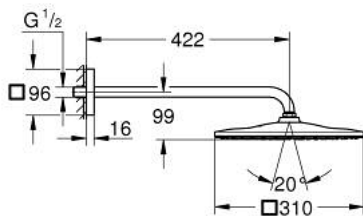

26 564 DA0 RAINSHOWER MONO 310 CUBE HEAD SHOWER SET 422 MM, 1 SPRAY

PRODUCT DESCRIPTION

- Colour: warm sunset
- consisting of:
 - head shower Rainshower 310
 - spray pattern: GROHE PureRain
 - maximum flow rate (at 3 bar): 7.5 l/min
 - shower arm 422 mm
- GROHE EcoJoy - less water, perfect flow
- GROHE DreamSpray - perfect spray pattern
- GROHE LongLife finish
- GROHE SpeedClean - effortless limescale removal
- Inner WaterGuide - inner insulation for surface protection
- suitable for instantaneous heater

26 564 DA0 **RAINSHOWER MONO 310 CUBE HEAD SHOWER SET 422 MM, 1 SPRAY**

SPARE PARTS

1: Fibre seal dia. Ø18.5 x Ø12 x 2 (Spare part-nr. 0138900M)

2: Dirt strainer (Spare part-nr. 48007000)