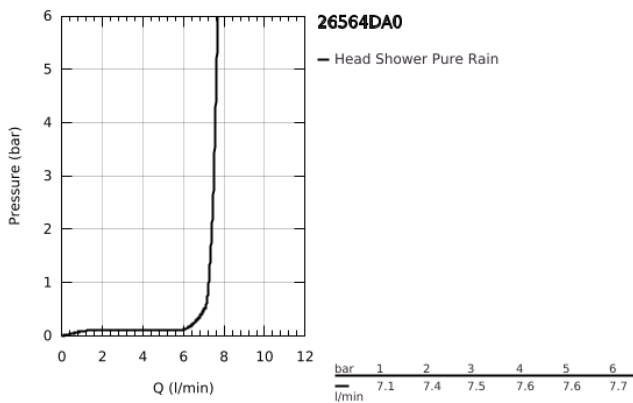

26 564 DA0 RAINSHOWER MONO 310 CUBE HEAD SHOWER SET 422 MM, 1 SPRAY

PRODUCT DESCRIPTION

- Colour: warm sunset
- consisting of:
 - head shower Rainshower 310
 - spray pattern: GROHE PureRain
 - maximum flow rate (at 3 bar): 7.5 l/min
 - shower arm 422 mm
- GROHE EcoJoy - less water, perfect flow
- GROHE DreamSpray - perfect spray pattern
- GROHE LongLife finish
- GROHE SpeedClean - effortless limescale removal
- Inner WaterGuide - inner insulation for surface protection
- suitable for instantaneous heater

26 564 DA0 **RAINSHOWER MONO 310 CUBE HEAD SHOWER SET 422 MM, 1 SPRAY**

SPARE PARTS

1: Fibre seal dia. Ø18.5 x Ø12 x 2 (Spare part-nr. 0138900M)

2: Dirt strainer (Spare part-nr. 48007000)