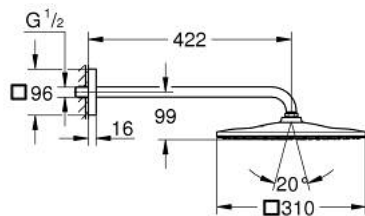

26 564 AL0 RAINSHOWER MONO 310 CUBE HEAD SHOWER SET 422 MM, 1 SPRAY

PRODUCT DESCRIPTION

- Colour: brushed hard graphite
- consisting of:
 - head shower Rainshower 310
 - spray pattern: GROHE PureRain
 - maximum flow rate (at 3 bar): 7.5 l/min
 - shower arm 422 mm
- GROHE EcoJoy - less water, perfect flow
- GROHE DreamSpray - perfect spray pattern
- GROHE LongLife finish
- GROHE SpeedClean - effortless limescale removal
- Inner WaterGuide - inner insulation for surface protection
- suitable for instantaneous heater

26 564 AL0 RAINSHOWER MONO 310 CUBE HEAD SHOWER SET 422 MM, 1 SPRAY

SPARE PARTS

- 1: Fibre seal dia. Ø18.5 x Ø12 x 2 (Spare part-nr. 0138900M)
- 2: Dirt strainer (Spare part-nr. 48007000)