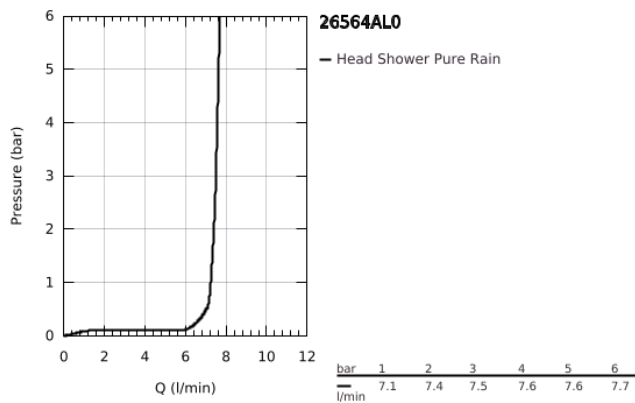

26 564 AL0 RAINSHOWER MONO 310 CUBE HEAD SHOWER SET 422 MM, 1 SPRAY

PRODUCT DESCRIPTION

- Colour: brushed hard graphite
- consisting of:
 - head shower Rainshower 310
 - spray pattern: GROHE PureRain
 - maximum flow rate (at 3 bar): 7.5 l/min
 - shower arm 422 mm
- GROHE EcoJoy - less water, perfect flow
- GROHE DreamSpray - perfect spray pattern
- GROHE LongLife finish
- GROHE SpeedClean - effortless limescale removal
- Inner WaterGuide - inner insulation for surface protection
- suitable for instantaneous heater

26 564 AL0 RAINSHOWER MONO 310 CUBE HEAD SHOWER SET 422 MM, 1 SPRAY

SPARE PARTS

- 1: Fibre seal dia. Ø18.5 x Ø12 x 2 (Spare part-nr. 0138900M)
- 2: Dirt strainer (Spare part-nr. 48007000)