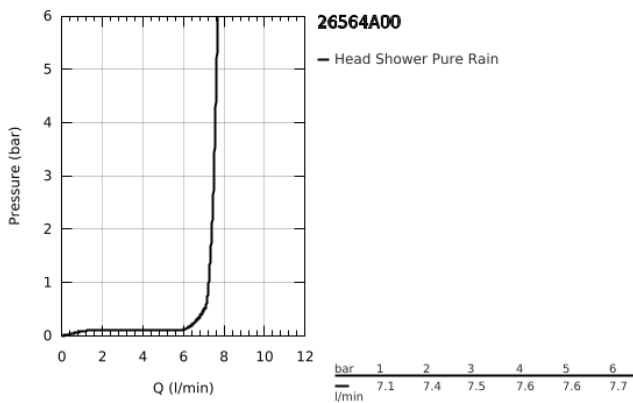

26 564 A00 RAINSHOWER MONO 310 CUBE HEAD SHOWER SET 422 MM, 1 SPRAY

PRODUCT DESCRIPTION

- Colour: hard graphite
- consisting of:
 - head shower Rainshower 310
 - spray pattern: GROHE PureRain
 - maximum flow rate (at 3 bar): 7.5 l/min
 - shower arm 422 mm
- GROHE EcoJoy - less water, perfect flow
- GROHE DreamSpray - perfect spray pattern
- GROHE LongLife finish
- GROHE SpeedClean - effortless limescale removal
- Inner WaterGuide - inner insulation for surface protection
- suitable for instantaneous heater

26 564 A00 **RAINSHOWER MONO 310 CUBE HEAD SHOWER SET 422 MM, 1 SPRAY**

SPARE PARTS

1: Fibre seal dia. Ø18.5 x Ø12 x 2 (Spare part-nr. 0138900M)

2: Dirt strainer (Spare part-nr. 48007000)