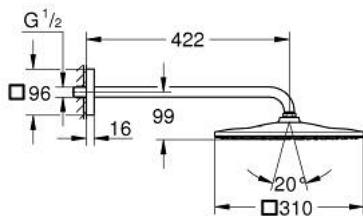

26 564 A00 RAINSHOWER MONO 310 CUBE HEAD SHOWER SET 422 MM, 1 SPRAY

PRODUCT DESCRIPTION

- Colour: hard graphite
- consisting of:
 - head shower Rainshower 310
 - spray pattern: GROHE PureRain
 - maximum flow rate (at 3 bar): 7.5 l/min
 - shower arm 422 mm
- GROHE EcoJoy - less water, perfect flow
- GROHE DreamSpray - perfect spray pattern
- GROHE LongLife finish
- GROHE SpeedClean - effortless limescale removal
- Inner WaterGuide - inner insulation for surface protection
- suitable for instantaneous heater

26 564 A00 **RAINSHOWER MONO 310 CUBE HEAD SHOWER SET 422 MM, 1 SPRAY**

SPARE PARTS

1: Fibre seal dia. Ø18.5 x Ø12 x 2 (Spare part-nr. 0138900M)

2: Dirt strainer (Spare part-nr. 48007000)