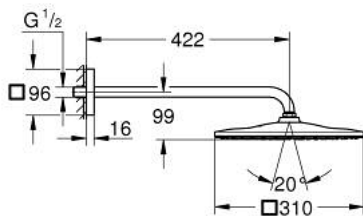

26 564 243 0 **RAINSHOWER MONO 310 CUBE HEAD SHOWER SET 422 MM, 1 SPRAY**

PRODUCT DESCRIPTION

- Colour: matte black
- consisting of:
 - head shower Rainshower 310
 - spray pattern: GROHE PureRain
 - maximum flow rate (at 3 bar): 7.5 l/min
 - shower arm 422 mm
- GROHE EcoJoy - less water, perfect flow
- GROHE DreamSpray - perfect spray pattern
- GROHE SpeedClean - effortless limescale removal
- Inner WaterGuide - inner insulation for surface protection
- suitable for instantaneous heater

26 564 243 0 **RAINSHOWER MONO 310 CUBE HEAD SHOWER SET 422 MM, 1 SPRAY**

SPARE PARTS

1: Fibre seal dia. Ø18.5 x Ø12 x 2 (Spare part-nr. 0138900M)

2: Dirt strainer (Spare part-nr. 48007000)