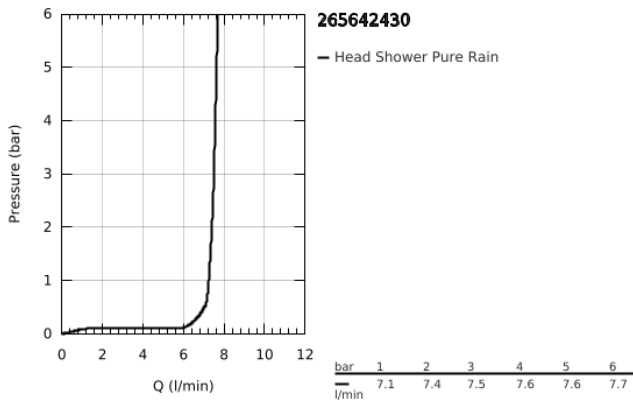

26 564 243 0 **RAINSHOWER MONO 310 CUBE HEAD SHOWER SET 422 MM, 1 SPRAY**

PRODUCT DESCRIPTION

- Colour: matte black
- consisting of:
 - head shower Rainshower 310
 - spray pattern: GROHE PureRain
 - maximum flow rate (at 3 bar): 7.5 l/min
 - shower arm 422 mm
- GROHE EcoJoy - less water, perfect flow
- GROHE DreamSpray - perfect spray pattern
- GROHE SpeedClean - effortless limescale removal
- Inner WaterGuide - inner insulation for surface protection
- suitable for instantaneous heater

26 564 243 0 **RAINSHOWER MONO 310 CUBE HEAD SHOWER SET 422 MM, 1 SPRAY**

SPARE PARTS

1: Fibre seal dia. Ø18.5 x Ø12 x 2 (Spare part-nr. 0138900M)

2: Dirt strainer (Spare part-nr. 48007000)