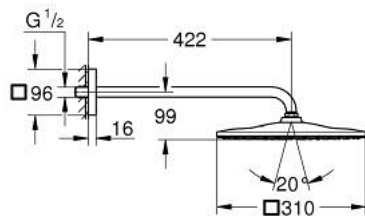

26 564 000 **RAINSHOWER MONO 310 CUBE HEAD SHOWER SET 422 MM, 1 SPRAY**

PRODUCT DESCRIPTION

- Colour: chrome
- consisting of:
 - head shower Rainshower 310
 - spray pattern: GROHE PureRain
 - maximum flow rate (at 3 bar): 7.5 l/min
 - shower arm 422 mm (26 145)
 - GROHE EcoJoy - less water, perfect flow
 - GROHE DreamSpray - perfect spray pattern
 - GROHE LongLife finish
 - GROHE SpeedClean - effortless limescale removal
 - Inner WaterGuide - inner insulation for surface protection
 - suitable for instantaneous heater

26 564 000 **RAINSHOWER MONO 310 CUBE HEAD SHOWER SET 422 MM, 1 SPRAY**

SPARE PARTS

1: Fibre seal dia. Ø18.5 x Ø12 x 2 (Spare part-nr. 0138900M)

2: Dirt strainer (Spare part-nr. 48007000)