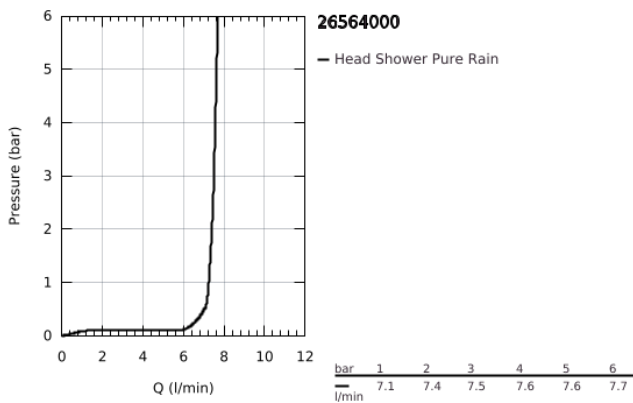

26 564 000 **RAINSHOWER MONO 310 CUBE HEAD SHOWER SET 422 MM, 1 SPRAY**

PRODUCT DESCRIPTION

- Colour: chrome
- consisting of:
 - head shower Rainshower 310
 - spray pattern: GROHE PureRain
 - maximum flow rate (at 3 bar): 7.5 l/min
 - shower arm 422 mm (26 145)
 - GROHE EcoJoy - less water, perfect flow
 - GROHE DreamSpray - perfect spray pattern
 - GROHE LongLife finish
 - GROHE SpeedClean - effortless limescale removal
 - Inner WaterGuide - inner insulation for surface protection
 - suitable for instantaneous heater

26 564 000 **RAINSHOWER MONO 310 CUBE HEAD SHOWER SET 422 MM, 1 SPRAY**

SPARE PARTS

1: Fibre seal dia. Ø18.5 x Ø12 x 2 (Spare part-nr. 0138900M)

2: Dirt strainer (Spare part-nr. 48007000)