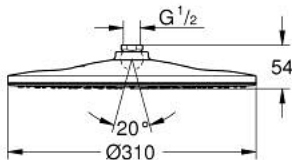

### PRODUCT DESCRIPTION

- Colour: chrome
- spray pattern: GROHE PureRain
- maximum flow rate (at 3 bar): 7.5 l/min
- spray plate chrome
- ball joint with turning angle  $\pm 10^\circ$
- connection thread 1/2"
- GROHE EcoJoy - less water, perfect flow
- GROHE DreamSpray - perfect spray pattern
- GROHE LongLife finish
- GROHE SpeedClean - effortless limescale removal
- Inner WaterGuide - inner insulation for surface protection
- suitable for instantaneous heater
- minimum pressure 1.0 bar

26 562 000 **RAINSHOWER MONO 310 HEAD SHOWER 1 SPRAY**

**SPARE PARTS**

1: Fibre seal dia. Ø18.5 x Ø12 x 2 (Spare part-nr. 0138900M)

2: Dirt strainer (Spare part-nr. 48007000)