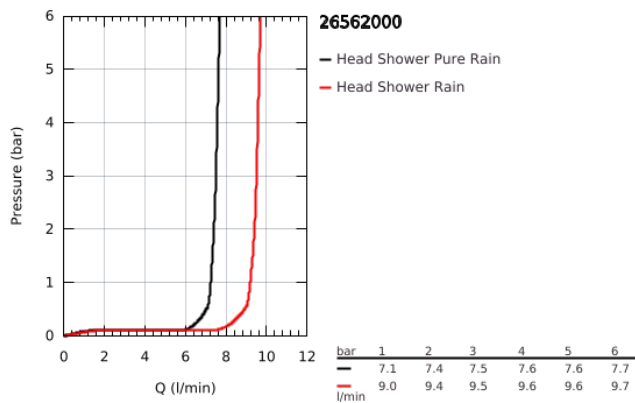

## 26 562 000 RAINSHOWER MONO 310 HEAD SHOWER 1 SPRAY

### PRODUCT DESCRIPTION

- Colour: chrome
- spray pattern: GROHE PureRain
- maximum flow rate (at 3 bar): 7.5 l/min
- spray plate chrome
- ball joint with turning angle  $\pm 10^\circ$
- connection thread 1/2"
- GROHE EcoJoy - less water, perfect flow
- GROHE DreamSpray - perfect spray pattern
- GROHE LongLife finish
- GROHE SpeedClean - effortless limescale removal
- Inner WaterGuide - inner insulation for surface protection
- suitable for instantaneous heater
- minimum pressure 1.0 bar

26 562 000 **RAINSHOWER MONO 310 HEAD SHOWER 1 SPRAY**

**SPARE PARTS**

1: Fibre seal dia. Ø18.5 x Ø12 x 2 (Spare part-nr. 0138900M)

2: Dirt strainer (Spare part-nr. 48007000)