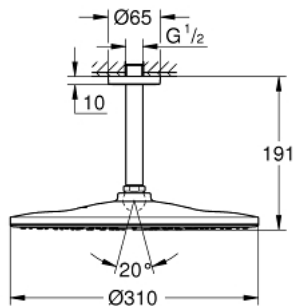

## 26 560 MS0 RAINSHOWER MONO 310 HEAD SHOWER SET CEILING 142 MM, 1 SPRAY

### PRODUCT DESCRIPTION

- Colour: satin steel
- consisting of:
  - head shower Rainshower 310
  - spray pattern: GROHE PureRain
  - maximum flow rate (at 3 bar): 7.5 l/min
  - Rainshower shower arm ceiling 142 mm
  - GROHE EcoJoy - less water, perfect flow
  - GROHE DreamSpray - perfect spray pattern
  - GROHE LongLife finish
  - GROHE SpeedClean - effortless limescale removal
  - Inner WaterGuide - inner insulation for surface protection
- suitable for instantaneous heater

26 560 MS0 **RAINSHOWER MONO 310 HEAD SHOWER SET CEILING 142 MM, 1 SPRAY**

**SPARE PARTS**

- 1: escutcheon (Spare part-nr. 11741MS0)
- 2: Fibre seal dia. Ø18.5 x Ø12 x 2 (Spare part-nr. 0138900M)
- 3: Dirt strainer (Spare part-nr. 48007000)