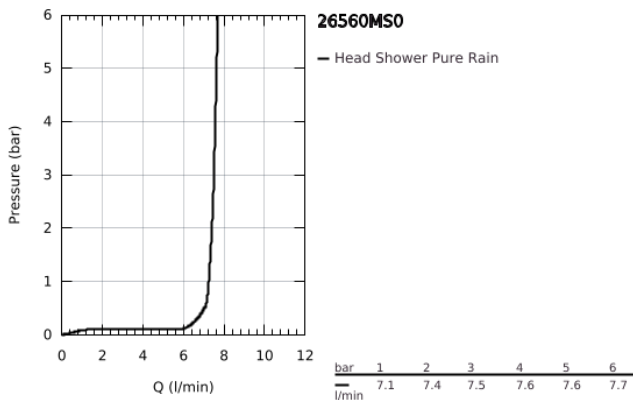

## 26 560 MS0 RAINSHOWER MONO 310 HEAD SHOWER SET CEILING 142 MM, 1 SPRAY

### PRODUCT DESCRIPTION

- Colour: satin steel
- consisting of:
  - head shower Rainshower 310
  - spray pattern: GROHE PureRain
  - maximum flow rate (at 3 bar): 7.5 l/min
  - Rainshower shower arm ceiling 142 mm
  - GROHE EcoJoy - less water, perfect flow
  - GROHE DreamSpray - perfect spray pattern
  - GROHE LongLife finish
  - GROHE SpeedClean - effortless limescale removal
  - Inner WaterGuide - inner insulation for surface protection
- suitable for instantaneous heater

26 560 MS0 **RAINSHOWER MONO 310 HEAD SHOWER SET CEILING 142 MM, 1 SPRAY**

**SPARE PARTS**

- 1: escutcheon (Spare part-nr. 11741MS0)
- 2: Fibre seal dia. Ø18.5 x Ø12 x 2 (Spare part-nr. 0138900M)
- 3: Dirt strainer (Spare part-nr. 48007000)