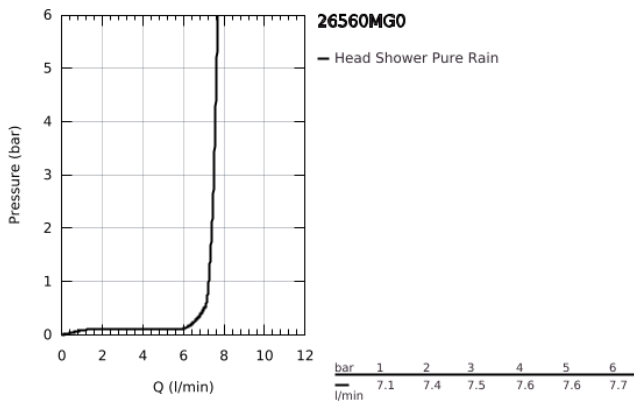

26 560 MG0 **RAINSHOWER MONO 310 HEAD SHOWER SET CEILING 142 MM, 1 SPRAY**

PRODUCT DESCRIPTION

- Colour: satin graphite
- consisting of:
 - head shower Rainshower 310
 - spray pattern: GROHE PureRain
 - maximum flow rate (at 3 bar): 7.5 l/min
 - Rainshower shower arm ceiling 142 mm
 - GROHE EcoJoy - less water, perfect flow
 - GROHE DreamSpray - perfect spray pattern
 - GROHE LongLife finish
 - GROHE SpeedClean - effortless limescale removal
 - Inner WaterGuide - inner insulation for surface protection
 - suitable for instantaneous heater

26 560 MG0 **RAINSHOWER MONO 310 HEAD SHOWER SET CEILING 142 MM, 1 SPRAY**

SPARE PARTS

- 1: escutcheon (Spare part-nr. 11741MG0)
- 2: Fibre seal dia. Ø18.5 x Ø12 x 2 (Spare part-nr. 0138900M)
- 3: Dirt strainer (Spare part-nr. 48007000)