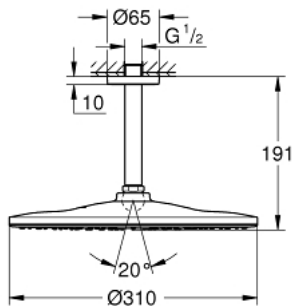

26 560 MG0 **RAINSHOWER MONO 310 HEAD SHOWER SET CEILING 142 MM, 1 SPRAY**

PRODUCT DESCRIPTION

- Colour: satin graphite
- consisting of:
 - head shower Rainshower 310
 - spray pattern: GROHE PureRain
 - maximum flow rate (at 3 bar): 7.5 l/min
 - Rainshower shower arm ceiling 142 mm
 - GROHE EcoJoy - less water, perfect flow
 - GROHE DreamSpray - perfect spray pattern
 - GROHE LongLife finish
 - GROHE SpeedClean - effortless limescale removal
 - Inner WaterGuide - inner insulation for surface protection
 - suitable for instantaneous heater

26 560 MG0 **RAINSHOWER MONO 310 HEAD SHOWER SET CEILING 142 MM, 1 SPRAY**

SPARE PARTS

- 1: escutcheon (Spare part-nr. 11741MG0)
- 2: Fibre seal dia. Ø18.5 x Ø12 x 2 (Spare part-nr. 0138900M)
- 3: Dirt strainer (Spare part-nr. 48007000)