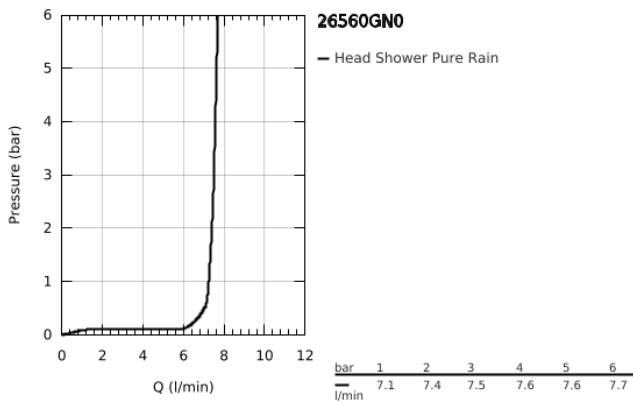

## 26 560 GN0 RAINSHOWER MONO 310 HEAD SHOWER SET CEILING 142 MM, 1 SPRAY

### PRODUCT DESCRIPTION

- Colour: brushed cool sunrise
- consisting of:
  - head shower Rainshower 310
  - spray pattern: GROHE PureRain
  - maximum flow rate (at 3 bar): 7.5 l/min
  - Rainshower shower arm ceiling 142 mm
  - GROHE EcoJoy - less water, perfect flow
  - GROHE DreamSpray - perfect spray pattern
  - GROHE LongLife finish
  - GROHE SpeedClean - effortless limescale removal
  - Inner WaterGuide - inner insulation for surface protection
  - suitable for instantaneous heater

26 560 GN0 **RAINSHOWER MONO 310 HEAD SHOWER SET CEILING 142 MM, 1 SPRAY**

**SPARE PARTS**

- 1: escutcheon (Spare part-nr. 11741GN0)
- 2: Fibre seal dia. Ø18.5 x Ø12 x 2 (Spare part-nr. 0138900M)
- 3: Dirt strainer (Spare part-nr. 48007000)