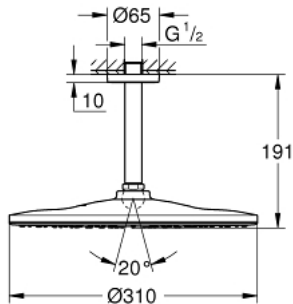

## 26 560 GN0 RAINSHOWER MONO 310 HEAD SHOWER SET CEILING 142 MM, 1 SPRAY

### PRODUCT DESCRIPTION

- Colour: brushed cool sunrise
- consisting of:
  - head shower Rainshower 310
  - spray pattern: GROHE PureRain
  - maximum flow rate (at 3 bar): 7.5 l/min
  - Rainshower shower arm ceiling 142 mm
  - GROHE EcoJoy - less water, perfect flow
  - GROHE DreamSpray - perfect spray pattern
  - GROHE LongLife finish
  - GROHE SpeedClean - effortless limescale removal
  - Inner WaterGuide - inner insulation for surface protection
  - suitable for instantaneous heater

26 560 GN0 **RAINSHOWER MONO 310 HEAD SHOWER SET CEILING 142 MM, 1 SPRAY**

**SPARE PARTS**

- 1: escutcheon (Spare part-nr. 11741GN0)
- 2: Fibre seal dia. Ø18.5 x Ø12 x 2 (Spare part-nr. 0138900M)
- 3: Dirt strainer (Spare part-nr. 48007000)