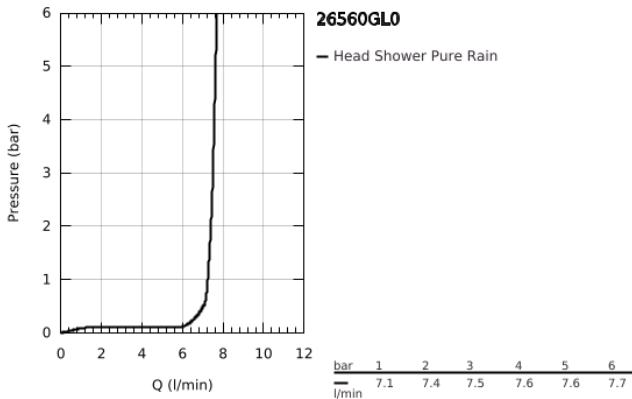

26 560 GL0 **RAINSHOWER MONO 310 HEAD SHOWER SET CEILING 142 MM, 1 SPRAY**

PRODUCT DESCRIPTION

- Colour: cool sunrise
- consisting of:
 - head shower Rainshower 310
 - spray pattern: GROHE PureRain
 - maximum flow rate (at 3 bar): 7.5 l/min
 - Rainshower shower arm ceiling 142 mm
 - GROHE EcoJoy - less water, perfect flow
 - GROHE DreamSpray - perfect spray pattern
 - GROHE LongLife finish
 - GROHE SpeedClean - effortless limescale removal
 - Inner WaterGuide - inner insulation for surface protection
 - suitable for instantaneous heater

26 560 GL0 **RAINSHOWER MONO 310 HEAD SHOWER SET CEILING 142 MM, 1 SPRAY**

SPARE PARTS

- 1: escutcheon (Spare part-nr. 11741GL0)
- 2: Fibre seal dia. $\varnothing 18.5 \times \varnothing 12 \times 2$ (Spare part-nr. 0138900M)
- 3: Dirt strainer (Spare part-nr. 48007000)