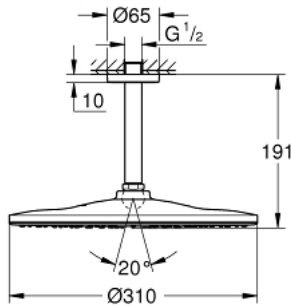

26 560 GL0 **RAINSHOWER MONO 310 HEAD SHOWER SET CEILING 142 MM, 1 SPRAY**

PRODUCT DESCRIPTION

- Colour: cool sunrise
- consisting of:
 - head shower Rainshower 310
 - spray pattern: GROHE PureRain
 - maximum flow rate (at 3 bar): 7.5 l/min
 - Rainshower shower arm ceiling 142 mm
 - GROHE EcoJoy - less water, perfect flow
 - GROHE DreamSpray - perfect spray pattern
 - GROHE LongLife finish
 - GROHE SpeedClean - effortless limescale removal
 - Inner WaterGuide - inner insulation for surface protection
 - suitable for instantaneous heater

26 560 GL0 **RAINSHOWER MONO 310 HEAD SHOWER SET CEILING 142 MM, 1 SPRAY**

SPARE PARTS

- 1: escutcheon (Spare part-nr. 11741GL0)
- 2: Fibre seal dia. $\varnothing 18.5 \times \varnothing 12 \times 2$ (Spare part-nr. 0138900M)
- 3: Dirt strainer (Spare part-nr. 48007000)