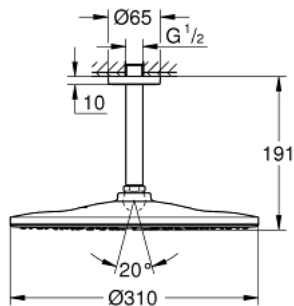

## 26 560 DL0 RAINSHOWER 310 HEAD SHOWER SET CEILING 142 MM, 1 SPRAY

### PRODUCT DESCRIPTION

- Colour: brushed warm sunset
- consisting of:
  - head shower Rainshower 310
  - spray pattern: GROHE PureRain
  - maximum flow rate (at 3 bar): 7.5 l/min
  - Rainshower shower arm ceiling 142 mm
  - GROHE EcoJoy - less water, perfect flow
  - GROHE DreamSpray - perfect spray pattern
  - GROHE LongLife finish
  - GROHE SpeedClean - effortless limescale removal
  - Inner WaterGuide - inner insulation for surface protection
  - suitable for instantaneous heater

26 560 DL0 **RAINSHOWER 310 HEAD SHOWER SET CEILING 142 MM, 1 SPRAY**

**SPARE PARTS**

- 1: escutcheon (Spare part-nr. 11741DL0)
- 2: Fibre seal dia.  $\varnothing 18.5 \times \varnothing 12 \times 2$  (Spare part-nr. 0138900M)
- 3: Dirt strainer (Spare part-nr. 48007000)