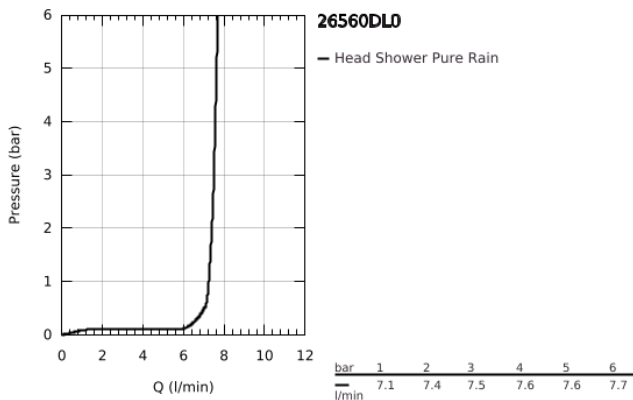

## 26 560 DL0 RAINSHOWER 310 HEAD SHOWER SET CEILING 142 MM, 1 SPRAY

### PRODUCT DESCRIPTION

- Colour: brushed warm sunset
- consisting of:
  - head shower Rainshower 310
  - spray pattern: GROHE PureRain
  - maximum flow rate (at 3 bar): 7.5 l/min
  - Rainshower shower arm ceiling 142 mm
  - GROHE EcoJoy - less water, perfect flow
  - GROHE DreamSpray - perfect spray pattern
  - GROHE LongLife finish
  - GROHE SpeedClean - effortless limescale removal
  - Inner WaterGuide - inner insulation for surface protection
  - suitable for instantaneous heater

26 560 DL0 **RAINSHOWER 310 HEAD SHOWER SET CEILING 142 MM, 1 SPRAY**

**SPARE PARTS**

- 1: escutcheon (Spare part-nr. 11741DL0)
- 2: Fibre seal dia.  $\varnothing 18.5 \times \varnothing 12 \times 2$  (Spare part-nr. 0138900M)
- 3: Dirt strainer (Spare part-nr. 48007000)