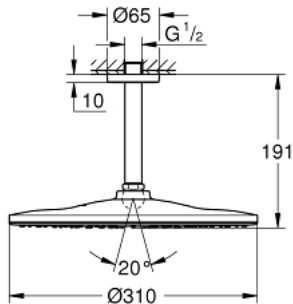

26 560 DC0 RAINSHOWER MONO 310 HEAD SHOWER SET CEILING 142 MM, 1 SPRAY

PRODUCT DESCRIPTION

- Colour: supersteel
- consisting of:
 - head shower Rainshower 310
 - spray pattern: GROHE PureRain
 - maximum flow rate (at 3 bar): 7.5 l/min
 - Rainshower shower arm ceiling 142 mm
 - GROHE EcoJoy - less water, perfect flow
 - GROHE DreamSpray - perfect spray pattern
 - GROHE LongLife finish
 - GROHE SpeedClean - effortless limescale removal
 - Inner WaterGuide - inner insulation for surface protection
- suitable for instantaneous heater

26 560 DC0 RAINSHOWER MONO 310 HEAD SHOWER SET CEILING 142 MM, 1 SPRAY

SPARE PARTS

- 1: Escutcheon (Spare part-nr. 11741000)
- 2: Fibre seal dia. $\varnothing 18.5 \times \varnothing 12 \times 2$ (Spare part-nr. 0138900M)
- 3: Dirt strainer (Spare part-nr. 48007000)