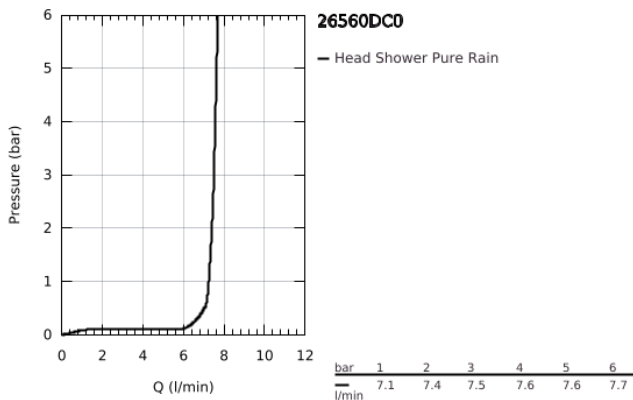

26 560 DC0 RAINSHOWER MONO 310 HEAD SHOWER SET CEILING 142 MM, 1 SPRAY

PRODUCT DESCRIPTION

- Colour: supersteel
- consisting of:
 - head shower Rainshower 310
 - spray pattern: GROHE PureRain
 - maximum flow rate (at 3 bar): 7.5 l/min
 - Rainshower shower arm ceiling 142 mm
 - GROHE EcoJoy - less water, perfect flow
 - GROHE DreamSpray - perfect spray pattern
 - GROHE LongLife finish
 - GROHE SpeedClean - effortless limescale removal
 - Inner WaterGuide - inner insulation for surface protection
- suitable for instantaneous heater

26 560 DC0 RAINSHOWER MONO 310 HEAD SHOWER SET CEILING 142 MM, 1 SPRAY

SPARE PARTS

- 1: Escutcheon (Spare part-nr. 11741000)
- 2: Fibre seal dia. $\varnothing 18.5 \times \varnothing 12 \times 2$ (Spare part-nr. 0138900M)
- 3: Dirt strainer (Spare part-nr. 48007000)