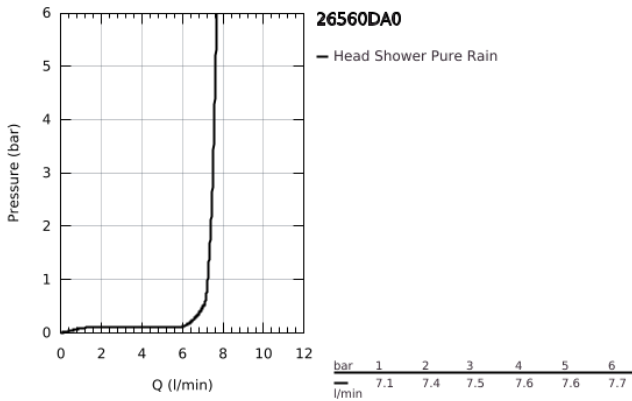

26 560 DA0 **RAINSHOWER MONO 310 HEAD SHOWER SET CEILING 142 MM, 1 SPRAY**

**PRODUCT DESCRIPTION**

- Colour: warm sunset
- consisting of:
  - head shower Rainshower 310
  - spray pattern: GROHE PureRain
  - maximum flow rate (at 3 bar): 7.5 l/min
  - Rainshower shower arm ceiling 142 mm
  - GROHE EcoJoy - less water, perfect flow
  - GROHE DreamSpray - perfect spray pattern
  - GROHE LongLife finish
  - GROHE SpeedClean - effortless limescale removal
  - Inner WaterGuide - inner insulation for surface protection
  - suitable for instantaneous heater

26 560 DA0 **RAINSHOWER MONO 310 HEAD SHOWER SET CEILING 142 MM, 1 SPRAY**

**SPARE PARTS**

- 1: escutcheon (Spare part-nr. 11741DA0)
- 2: Fibre seal dia. Ø18.5 x Ø12 x 2 (Spare part-nr. 0138900M)
- 3: Dirt strainer (Spare part-nr. 48007000)