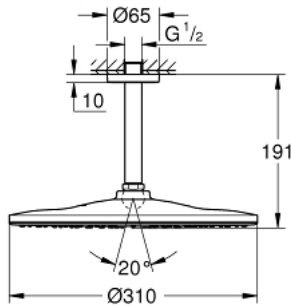

26 560 DA0 **RAINSHOWER MONO 310 HEAD SHOWER SET CEILING 142 MM, 1 SPRAY**

**PRODUCT DESCRIPTION**

- Colour: warm sunset
- consisting of:
  - head shower Rainshower 310
  - spray pattern: GROHE PureRain
  - maximum flow rate (at 3 bar): 7.5 l/min
  - Rainshower shower arm ceiling 142 mm
  - GROHE EcoJoy - less water, perfect flow
  - GROHE DreamSpray - perfect spray pattern
  - GROHE LongLife finish
  - GROHE SpeedClean - effortless limescale removal
  - Inner WaterGuide - inner insulation for surface protection
  - suitable for instantaneous heater

26 560 DA0 **RAINSHOWER MONO 310 HEAD SHOWER SET CEILING 142 MM, 1 SPRAY**

**SPARE PARTS**

- 1: escutcheon (Spare part-nr. 11741DA0)
- 2: Fibre seal dia. Ø18.5 x Ø12 x 2 (Spare part-nr. 0138900M)
- 3: Dirt strainer (Spare part-nr. 48007000)