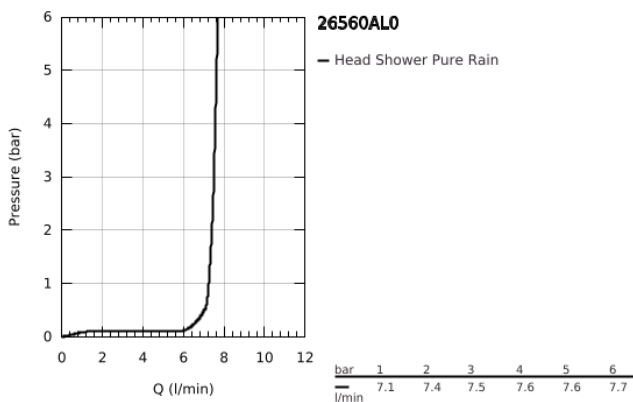

## 26 560 AL0 RAINSHOWER MONO 310 HEAD SHOWER SET CEILING 142 MM, 1 SPRAY

### PRODUCT DESCRIPTION

- Colour: brushed hard graphite
- consisting of:
  - head shower Rainshower 310
  - spray pattern: GROHE PureRain
  - maximum flow rate (at 3 bar): 7.5 l/min
  - Rainshower shower arm ceiling 142 mm
  - GROHE EcoJoy - less water, perfect flow
  - GROHE LongLife finish
  - GROHE SpeedClean - effortless limescale removal
  - GROHE DreamSpray - perfect spray pattern
  - Inner WaterGuide - inner insulation for surface protection
  - suitable for instantaneous heater

26 560 AL0 **RAINSHOWER MONO 310 HEAD SHOWER SET CEILING 142 MM, 1 SPRAY**

**SPARE PARTS**

- 1: Escutcheon (Spare part-nr. 11741AL0)
- 2: Fibre seal dia.  $\varnothing 18.5 \times \varnothing 12 \times 2$  (Spare part-nr. 0138900M)
- 3: Dirt strainer (Spare part-nr. 48007000)