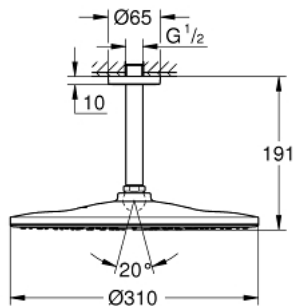

## 26 560 AL0 RAINSHOWER MONO 310 HEAD SHOWER SET CEILING 142 MM, 1 SPRAY

### PRODUCT DESCRIPTION

- Colour: brushed hard graphite
- consisting of:
  - head shower Rainshower 310
  - spray pattern: GROHE PureRain
  - maximum flow rate (at 3 bar): 7.5 l/min
  - Rainshower shower arm ceiling 142 mm
  - GROHE EcoJoy - less water, perfect flow
  - GROHE LongLife finish
  - GROHE SpeedClean - effortless limescale removal
  - GROHE DreamSpray - perfect spray pattern
  - Inner WaterGuide - inner insulation for surface protection
  - suitable for instantaneous heater

26 560 AL0 **RAINSHOWER MONO 310 HEAD SHOWER SET CEILING 142 MM, 1 SPRAY**

**SPARE PARTS**

- 1: Escutcheon (Spare part-nr. 11741AL0)
- 2: Fibre seal dia.  $\varnothing 18.5 \times \varnothing 12 \times 2$  (Spare part-nr. 0138900M)
- 3: Dirt strainer (Spare part-nr. 48007000)