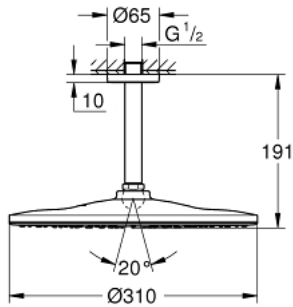

26 560 A00 RAINSHOWER MONO 310 HEAD SHOWER SET CEILING 142 MM, 1 SPRAY

PRODUCT DESCRIPTION

- Colour: hard graphite
- consisting of:
 - head shower Rainshower 310
 - spray pattern: GROHE PureRain
 - maximum flow rate (at 3 bar): 7.5 l/min
 - Rainshower shower arm ceiling 142 mm
 - GROHE EcoJoy - less water, perfect flow
 - GROHE DreamSpray - perfect spray pattern
 - GROHE LongLife finish
 - GROHE SpeedClean - effortless limescale removal
 - Inner WaterGuide - inner insulation for surface protection
 - suitable for instantaneous heater

26 560 A00 RAINSHOWER MONO 310 HEAD SHOWER SET CEILING 142 MM, 1 SPRAY

SPARE PARTS

- 1: escutcheon (Spare part-nr. 11741A00)
- 2: Fibre seal dia. $\varnothing 18.5 \times \varnothing 12 \times 2$ (Spare part-nr. 0138900M)
- 3: Dirt strainer (Spare part-nr. 48007000)