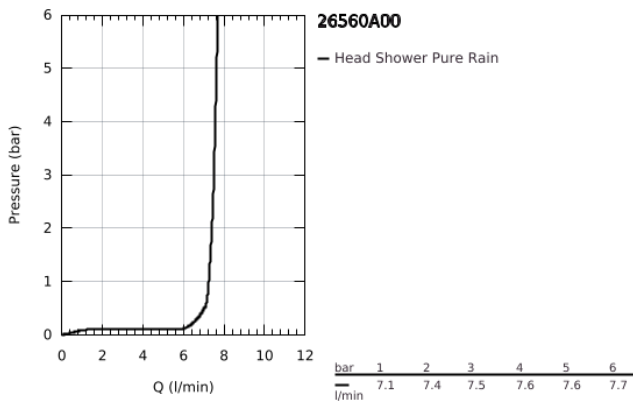

26 560 A00 RAINSHOWER MONO 310 HEAD SHOWER SET CEILING 142 MM, 1 SPRAY

PRODUCT DESCRIPTION

- Colour: hard graphite
- consisting of:
 - head shower Rainshower 310
 - spray pattern: GROHE PureRain
 - maximum flow rate (at 3 bar): 7.5 l/min
 - Rainshower shower arm ceiling 142 mm
 - GROHE EcoJoy - less water, perfect flow
 - GROHE DreamSpray - perfect spray pattern
 - GROHE LongLife finish
 - GROHE SpeedClean - effortless limescale removal
 - Inner WaterGuide - inner insulation for surface protection
 - suitable for instantaneous heater

26 560 A00 RAINSHOWER MONO 310 HEAD SHOWER SET CEILING 142 MM, 1 SPRAY

SPARE PARTS

- 1: escutcheon (Spare part-nr. 11741A00)
- 2: Fibre seal dia. $\varnothing 18.5 \times \varnothing 12 \times 2$ (Spare part-nr. 0138900M)
- 3: Dirt strainer (Spare part-nr. 48007000)