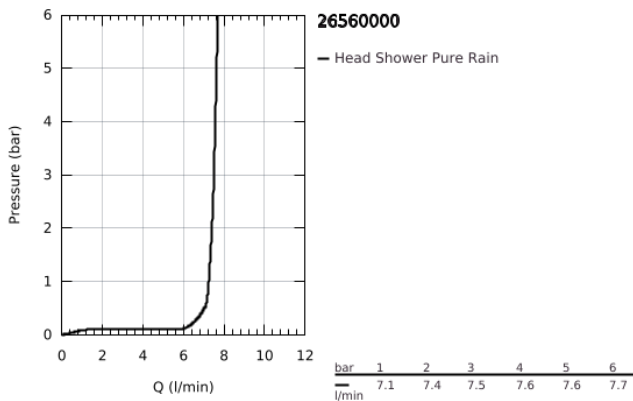

26 560 000 RAINSHOWER MONO 310 HEAD SHOWER SET CEILING 142 MM, 1 SPRAY

PRODUCT DESCRIPTION

- Colour: chrome
- consisting of:
 - head shower Rainshower 310
 - spray pattern: GROHE PureRain
 - maximum flow rate (at 3 bar): 7.5 l/min
- Rainshower shower arm ceiling 142 mm (28 724 000)
- GROHE EcoJoy - less water, perfect flow
- GROHE DreamSpray - perfect spray pattern
- GROHE LongLife finish
- GROHE SpeedClean - effortless limescale removal
- Inner WaterGuide - inner insulation for surface protection
- suitable for instantaneous heater

26 560 000 **RAINSHOWER MONO 310 HEAD SHOWER SET CEILING 142 MM, 1 SPRAY**

SPARE PARTS

- 1: Escutcheon (Spare part-nr. 11741000)
- 2: Fibre seal dia. $\varnothing 18.5 \times \varnothing 12 \times 2$ (Spare part-nr. 0138900M)
- 3: Dirt strainer (Spare part-nr. 48007000)