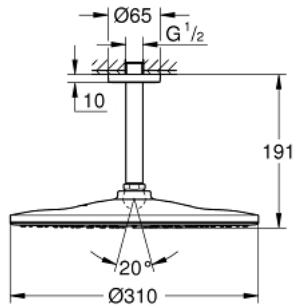

26 560 000 RAINSHOWER MONO 310 HEAD SHOWER SET CEILING 142 MM, 1 SPRAY

PRODUCT DESCRIPTION

- Colour: chrome
- consisting of:
 - head shower Rainshower 310
 - spray pattern: GROHE PureRain
 - maximum flow rate (at 3 bar): 7.5 l/min
- Rainshower shower arm ceiling 142 mm (28 724 000)
- GROHE EcoJoy - less water, perfect flow
- GROHE DreamSpray - perfect spray pattern
- GROHE LongLife finish
- GROHE SpeedClean - effortless limescale removal
- Inner WaterGuide - inner insulation for surface protection
- suitable for instantaneous heater

26 560 000 **RAINSHOWER MONO 310 HEAD SHOWER SET CEILING 142 MM, 1 SPRAY**

SPARE PARTS

- 1: Escutcheon (Spare part-nr. 11741000)
- 2: Fibre seal dia. $\varnothing 18.5 \times \varnothing 12 \times 2$ (Spare part-nr. 0138900M)
- 3: Dirt strainer (Spare part-nr. 48007000)