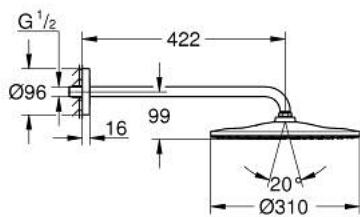

## 26 558 MS0 RAINSHOWER MONO 310 HEAD SHOWER SET 422 MM, 1 SPRAY

### PRODUCT DESCRIPTION

- Colour: satin steel
- consisting of:
  - head shower Rainshower 310
  - spray pattern: GROHE PureRain
  - maximum flow rate (at 3 bar): 7.5 l/min
  - shower arm 422 mm
- GROHE EcoJoy - less water, perfect flow
- GROHE DreamSpray - perfect spray pattern
- GROHE LongLife finish
- GROHE SpeedClean - effortless limescale removal
- Inner WaterGuide - inner insulation for surface protection
- suitable for instantaneous heater

26 558 MS0 **RAINSHOWER MONO 310 HEAD SHOWER SET 422 MM, 1 SPRAY**

**SPARE PARTS**

1: Fibre seal dia. Ø18.5 x Ø12 x 2 (Spare part-nr. 0138900M)

2: Dirt strainer (Spare part-nr. 48007000)