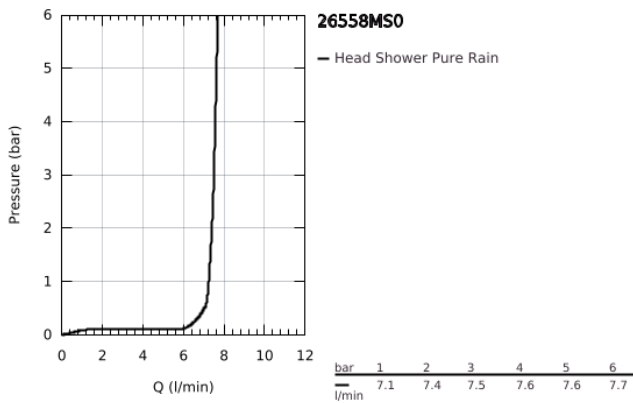

## 26 558 MS0 RAINSHOWER MONO 310 HEAD SHOWER SET 422 MM, 1 SPRAY

### PRODUCT DESCRIPTION

- Colour: satin steel
- consisting of:
  - head shower Rainshower 310
  - spray pattern: GROHE PureRain
  - maximum flow rate (at 3 bar): 7.5 l/min
  - shower arm 422 mm
- GROHE EcoJoy - less water, perfect flow
- GROHE DreamSpray - perfect spray pattern
- GROHE LongLife finish
- GROHE SpeedClean - effortless limescale removal
- Inner WaterGuide - inner insulation for surface protection
- suitable for instantaneous heater

26 558 MS0 **RAINSHOWER MONO 310 HEAD SHOWER SET 422 MM, 1 SPRAY**

**SPARE PARTS**

1: Fibre seal dia. Ø18.5 x Ø12 x 2 (Spare part-nr. 0138900M)

2: Dirt strainer (Spare part-nr. 48007000)