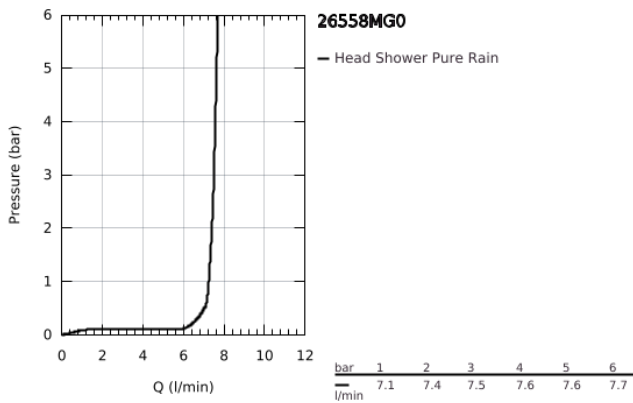

26 558 MG0 RAINSHOWER MONO 310 HEAD SHOWER SET 422 MM, 1 SPRAY

PRODUCT DESCRIPTION

- Colour: satin graphite
- consisting of:
 - head shower Rainshower 310
 - spray pattern: GROHE PureRain
 - maximum flow rate (at 3 bar): 7.5 l/min
 - shower arm 422 mm
- GROHE EcoJoy - less water, perfect flow
- GROHE DreamSpray - perfect spray pattern
- GROHE LongLife finish
- GROHE SpeedClean - effortless limescale removal
- Inner WaterGuide - inner insulation for surface protection
- suitable for instantaneous heater

26 558 MG0 **RAINSHOWER MONO 310 HEAD SHOWER SET 422 MM, 1 SPRAY**

SPARE PARTS

1: Fibre seal dia. Ø18.5 x Ø12 x 2 (Spare part-nr. 0138900M)

2: Dirt strainer (Spare part-nr. 48007000)