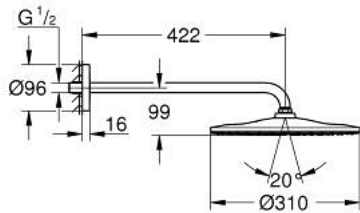

26 558 MG0 RAINSHOWER MONO 310 HEAD SHOWER SET 422 MM, 1 SPRAY

PRODUCT DESCRIPTION

- Colour: satin graphite
- consisting of:
 - head shower Rainshower 310
 - spray pattern: GROHE PureRain
 - maximum flow rate (at 3 bar): 7.5 l/min
 - shower arm 422 mm
- GROHE EcoJoy - less water, perfect flow
- GROHE DreamSpray - perfect spray pattern
- GROHE LongLife finish
- GROHE SpeedClean - effortless limescale removal
- Inner WaterGuide - inner insulation for surface protection
- suitable for instantaneous heater

26 558 MG0 **RAINSHOWER MONO 310 HEAD SHOWER SET 422 MM, 1 SPRAY**

SPARE PARTS

1: Fibre seal dia. Ø18.5 x Ø12 x 2 (Spare part-nr. 0138900M)

2: Dirt strainer (Spare part-nr. 48007000)