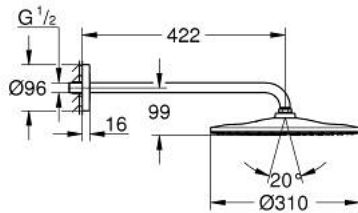

26 558 GN0 RAINSHOWER MONO 310 HEAD SHOWER SET 422 MM, 1 SPRAY

PRODUCT DESCRIPTION

- Colour: brushed cool sunrise
- consisting of:
 - head shower Rainshower 310
 - spray pattern: GROHE PureRain
 - maximum flow rate (at 3 bar): 7.5 l/min
 - shower arm 422 mm
- GROHE EcoJoy - less water, perfect flow
- GROHE DreamSpray - perfect spray pattern
- GROHE LongLife finish
- GROHE SpeedClean - effortless limescale removal
- Inner WaterGuide - inner insulation for surface protection
- suitable for instantaneous heater

26 558 GN0 **RAINSHOWER MONO 310 HEAD SHOWER SET 422 MM, 1 SPRAY**

SPARE PARTS

1: Fibre seal dia. Ø18.5 x Ø12 x 2 (Spare part-nr. 0138900M)

2: Dirt strainer (Spare part-nr. 48007000)