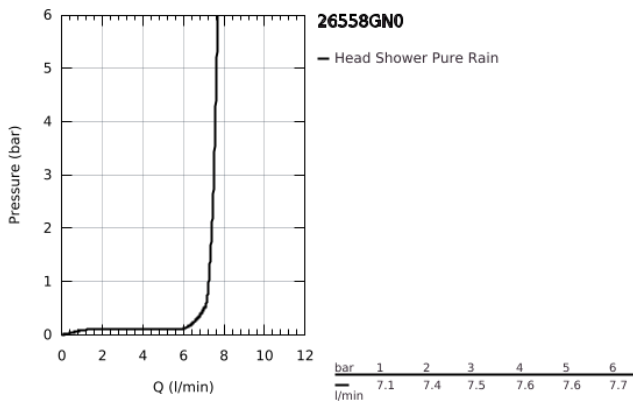

26 558 GN0 RAINSHOWER MONO 310 HEAD SHOWER SET 422 MM, 1 SPRAY

PRODUCT DESCRIPTION

- Colour: brushed cool sunrise
- consisting of:
 - head shower Rainshower 310
 - spray pattern: GROHE PureRain
 - maximum flow rate (at 3 bar): 7.5 l/min
 - shower arm 422 mm
- GROHE EcoJoy - less water, perfect flow
- GROHE DreamSpray - perfect spray pattern
- GROHE LongLife finish
- GROHE SpeedClean - effortless limescale removal
- Inner WaterGuide - inner insulation for surface protection
- suitable for instantaneous heater

26 558 GN0 **RAINSHOWER MONO 310 HEAD SHOWER SET 422 MM, 1 SPRAY**

SPARE PARTS

1: Fibre seal dia. Ø18.5 x Ø12 x 2 (Spare part-nr. 0138900M)

2: Dirt strainer (Spare part-nr. 48007000)