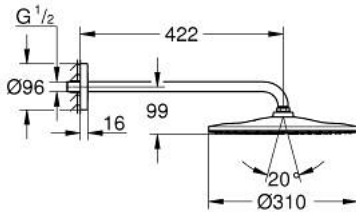

26 558 GL0 RAINSHOWER MONO 310 HEAD SHOWER SET 422 MM, 1 SPRAY

PRODUCT DESCRIPTION

- Colour: cool sunrise
- consisting of:
 - head shower Rainshower 310
 - spray pattern: GROHE PureRain
 - maximum flow rate (at 3 bar): 7.5 l/min
 - shower arm 422 mm
- GROHE EcoJoy - less water, perfect flow
- GROHE DreamSpray - perfect spray pattern
- GROHE LongLife finish
- GROHE SpeedClean - effortless limescale removal
- Inner WaterGuide - inner insulation for surface protection
- suitable for instantaneous heater

26 558 GL0 RAINSHOWER MONO 310 HEAD SHOWER SET 422 MM, 1 SPRAY

SPARE PARTS

1: Fibre seal dia. Ø18.5 x Ø12 x 2 (Spare part-nr. 0138900M)

2: Dirt strainer (Spare part-nr. 48007000)