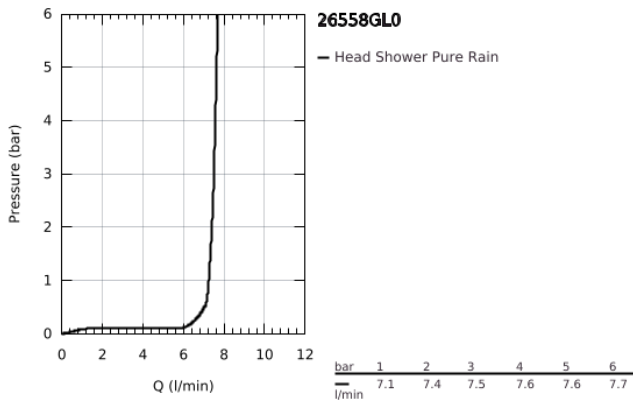

26 558 GL0 RAINSHOWER MONO 310 HEAD SHOWER SET 422 MM, 1 SPRAY

PRODUCT DESCRIPTION

- Colour: cool sunrise
- consisting of:
 - head shower Rainshower 310
 - spray pattern: GROHE PureRain
 - maximum flow rate (at 3 bar): 7.5 l/min
 - shower arm 422 mm
- GROHE EcoJoy - less water, perfect flow
- GROHE DreamSpray - perfect spray pattern
- GROHE LongLife finish
- GROHE SpeedClean - effortless limescale removal
- Inner WaterGuide - inner insulation for surface protection
- suitable for instantaneous heater

26 558 GL0 RAINSHOWER MONO 310 HEAD SHOWER SET 422 MM, 1 SPRAY

SPARE PARTS

1: Fibre seal dia. Ø18.5 x Ø12 x 2 (Spare part-nr. 0138900M)

2: Dirt strainer (Spare part-nr. 48007000)