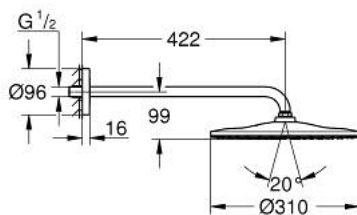

26 558 DL0 RAINSHOWER MONO 310 HEAD SHOWER SET 422 MM, 1 SPRAY

PRODUCT DESCRIPTION

- Colour: brushed warm sunset
- consisting of:
 - head shower Rainshower 310
 - spray pattern: GROHE PureRain
 - maximum flow rate (at 3 bar): 7.5 l/min
 - shower arm 422 mm
- GROHE EcoJoy - less water, perfect flow
- GROHE DreamSpray - perfect spray pattern
- GROHE LongLife finish
- GROHE SpeedClean - effortless limescale removal
- Inner WaterGuide - inner insulation for surface protection
- suitable for instantaneous heater

26 558 DL0 **RAINSHOWER MONO 310 HEAD SHOWER SET 422 MM, 1 SPRAY**

SPARE PARTS

1: Fibre seal dia. Ø18.5 x Ø12 x 2 (Spare part-nr. 0138900M)

2: Dirt strainer (Spare part-nr. 48007000)