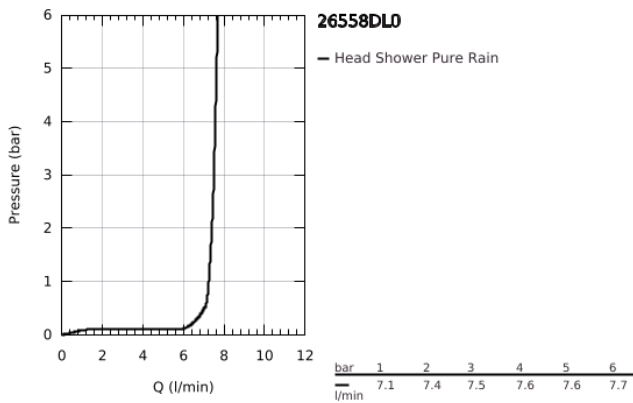

26 558 DL0 RAINSHOWER MONO 310 HEAD SHOWER SET 422 MM, 1 SPRAY

PRODUCT DESCRIPTION

- Colour: brushed warm sunset
- consisting of:
 - head shower Rainshower 310
 - spray pattern: GROHE PureRain
 - maximum flow rate (at 3 bar): 7.5 l/min
 - shower arm 422 mm
- GROHE EcoJoy - less water, perfect flow
- GROHE DreamSpray - perfect spray pattern
- GROHE LongLife finish
- GROHE SpeedClean - effortless limescale removal
- Inner WaterGuide - inner insulation for surface protection
- suitable for instantaneous heater

26 558 DL0 **RAINSHOWER MONO 310 HEAD SHOWER SET 422 MM, 1 SPRAY**

SPARE PARTS

1: Fibre seal dia. Ø18.5 x Ø12 x 2 (Spare part-nr. 0138900M)

2: Dirt strainer (Spare part-nr. 48007000)