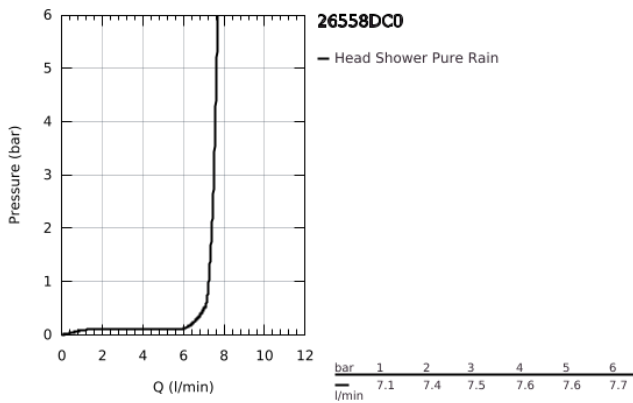

## 26 558 DC0 RAINSHOWER MONO 310 HEAD SHOWER SET 422 MM, 1 SPRAY

### PRODUCT DESCRIPTION

- Colour: supersteel
- consisting of:
  - head shower Rainshower 310
  - spray pattern: GROHE PureRain
  - maximum flow rate (at 3 bar): 7.5 l/min
  - shower arm 422 mm
- GROHE EcoJoy - less water, perfect flow
- GROHE DreamSpray - perfect spray pattern
- GROHE LongLife finish
- GROHE SpeedClean - effortless limescale removal
- Inner WaterGuide - inner insulation for surface protection
- suitable for instantaneous heater