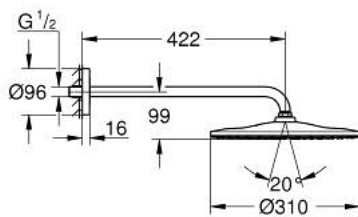

## 26 558 DC0 RAINSHOWER MONO 310 HEAD SHOWER SET 422 MM, 1 SPRAY

### PRODUCT DESCRIPTION

- Colour: supersteel
- consisting of:
  - head shower Rainshower 310
  - spray pattern: GROHE PureRain
  - maximum flow rate (at 3 bar): 7.5 l/min
  - shower arm 422 mm
- GROHE EcoJoy - less water, perfect flow
- GROHE DreamSpray - perfect spray pattern
- GROHE LongLife finish
- GROHE SpeedClean - effortless limescale removal
- Inner WaterGuide - inner insulation for surface protection
- suitable for instantaneous heater

### SPARE PARTS

1: Fibre seal dia.  $\varnothing 18.5 \times \varnothing 12 \times 2$  (Spare part-nr. 0138900M)

2: Dirt strainer (Spare part-nr. 48007000)