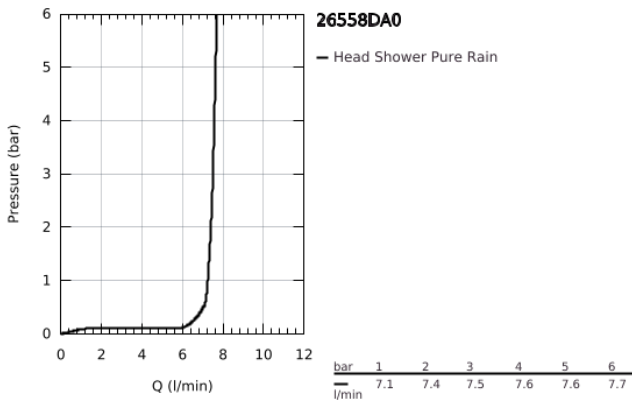

26 558 DA0 **RAINSHOWER MONO 310 HEAD SHOWER SET 422 MM, 1 SPRAY**

PRODUCT DESCRIPTION

- Colour: warm sunset
- consisting of:
 - head shower Rainshower 310
 - spray pattern: GROHE PureRain
 - maximum flow rate (at 3 bar): 7.5 l/min
 - shower arm 422 mm
- GROHE EcoJoy - less water, perfect flow
- GROHE DreamSpray - perfect spray pattern
- GROHE LongLife finish
- GROHE SpeedClean - effortless limescale removal
- Inner WaterGuide - inner insulation for surface protection
- suitable for instantaneous heater

26 558 DA0 RAINSHOWER MONO 310 HEAD SHOWER SET 422 MM, 1 SPRAY

SPARE PARTS

1: Fibre seal dia. $\varnothing 18.5 \times \varnothing 12 \times 2$ (Spare part-nr. 0138900M)

2: Dirt strainer (Spare part-nr. 48007000)