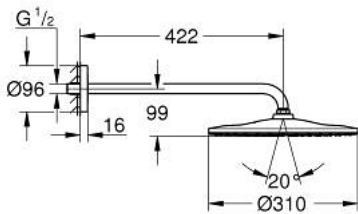

26 558 DA0 **RAINSHOWER MONO 310 HEAD SHOWER SET 422 MM, 1 SPRAY**

PRODUCT DESCRIPTION

- Colour: warm sunset
- consisting of:
 - head shower Rainshower 310
 - spray pattern: GROHE PureRain
 - maximum flow rate (at 3 bar): 7.5 l/min
 - shower arm 422 mm
- GROHE EcoJoy - less water, perfect flow
- GROHE DreamSpray - perfect spray pattern
- GROHE LongLife finish
- GROHE SpeedClean - effortless limescale removal
- Inner WaterGuide - inner insulation for surface protection
- suitable for instantaneous heater

26 558 DA0 RAINSHOWER MONO 310 HEAD SHOWER SET 422 MM, 1 SPRAY

SPARE PARTS

1: Fibre seal dia. $\varnothing 18.5 \times \varnothing 12 \times 2$ (Spare part-nr. 0138900M)

2: Dirt strainer (Spare part-nr. 48007000)