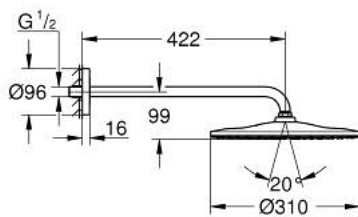

26 558 AL0 RAINSHOWER MONO 310 HEAD SHOWER SET 422 MM, 1 SPRAY

PRODUCT DESCRIPTION

- Colour: brushed hard graphite
- consisting of:
 - head shower Rainshower 310
 - spray pattern: GROHE PureRain
 - maximum flow rate (at 3 bar): 7.5 l/min
 - shower arm 422 mm
- GROHE EcoJoy - less water, perfect flow
- GROHE DreamSpray - perfect spray pattern
- GROHE LongLife finish
- GROHE SpeedClean - effortless limescale removal
- Inner WaterGuide - inner insulation for surface protection
- suitable for instantaneous heater

26 558 AL0 **RAINSHOWER MONO 310 HEAD SHOWER SET 422 MM, 1 SPRAY**

SPARE PARTS

1: Fibre seal dia. Ø18.5 x Ø12 x 2 (Spare part-nr. 0138900M)

2: Dirt strainer (Spare part-nr. 48007000)