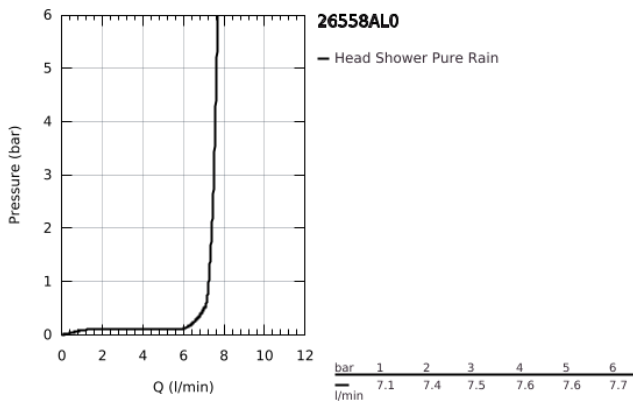

26 558 AL0 RAINSHOWER MONO 310 HEAD SHOWER SET 422 MM, 1 SPRAY

PRODUCT DESCRIPTION

- Colour: brushed hard graphite
- consisting of:
 - head shower Rainshower 310
 - spray pattern: GROHE PureRain
 - maximum flow rate (at 3 bar): 7.5 l/min
 - shower arm 422 mm
- GROHE EcoJoy - less water, perfect flow
- GROHE DreamSpray - perfect spray pattern
- GROHE LongLife finish
- GROHE SpeedClean - effortless limescale removal
- Inner WaterGuide - inner insulation for surface protection
- suitable for instantaneous heater

26 558 AL0 **RAINSHOWER MONO 310 HEAD SHOWER SET 422 MM, 1 SPRAY**

SPARE PARTS

1: Fibre seal dia. Ø18.5 x Ø12 x 2 (Spare part-nr. 0138900M)

2: Dirt strainer (Spare part-nr. 48007000)