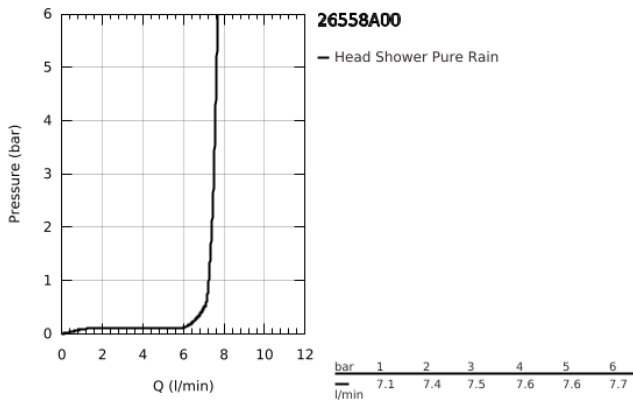

## 26 558 A00 RAINSHOWER MONO 310 HEAD SHOWER SET 422 MM, 1 SPRAY

### PRODUCT DESCRIPTION

- Colour: hard graphite
- consisting of:
  - head shower Rainshower 310
  - spray pattern: GROHE PureRain
  - maximum flow rate (at 3 bar): 7.5 l/min
  - shower arm 422 mm
- GROHE EcoJoy - less water, perfect flow
- GROHE DreamSpray - perfect spray pattern
- GROHE LongLife finish
- GROHE SpeedClean - effortless limescale removal
- Inner WaterGuide - inner insulation for surface protection
- suitable for instantaneous heater

26 558 A00 **RAINSHOWER MONO 310 HEAD SHOWER SET 422 MM, 1 SPRAY**

**SPARE PARTS**

1: Fibre seal dia. Ø18.5 x Ø12 x 2 (Spare part-nr. 0138900M)

2: Dirt strainer (Spare part-nr. 48007000)