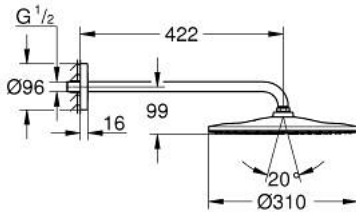

## 26 558 A00 RAINSHOWER MONO 310 HEAD SHOWER SET 422 MM, 1 SPRAY

### PRODUCT DESCRIPTION

- Colour: hard graphite
- consisting of:
  - head shower Rainshower 310
  - spray pattern: GROHE PureRain
  - maximum flow rate (at 3 bar): 7.5 l/min
  - shower arm 422 mm
- GROHE EcoJoy - less water, perfect flow
- GROHE DreamSpray - perfect spray pattern
- GROHE LongLife finish
- GROHE SpeedClean - effortless limescale removal
- Inner WaterGuide - inner insulation for surface protection
- suitable for instantaneous heater

26 558 A00 **RAINSHOWER MONO 310 HEAD SHOWER SET 422 MM, 1 SPRAY**

**SPARE PARTS**

1: Fibre seal dia. Ø18.5 x Ø12 x 2 (Spare part-nr. 0138900M)

2: Dirt strainer (Spare part-nr. 48007000)