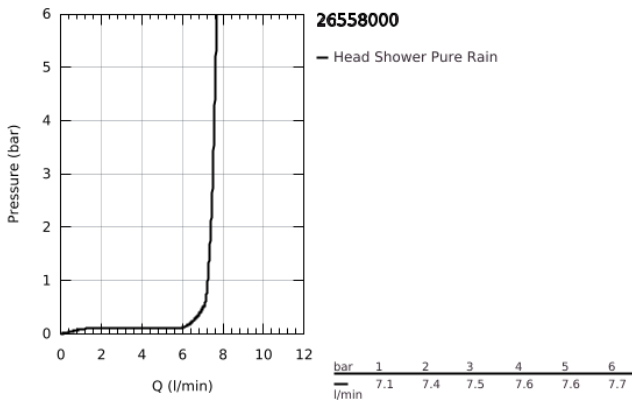

26 558 000 **RAINSHOWER MONO 310 HEAD SHOWER SET 422 MM, 1 SPRAY**

**PRODUCT DESCRIPTION**

- Colour: chrome
- consisting of:
  - head shower Rainshower 310
  - spray pattern: GROHE PureRain
  - maximum flow rate (at 3 bar): 7.5 l/min
  - shower arm 422 mm (26 146)
- GROHE EcoJoy - less water, perfect flow
- GROHE DreamSpray - perfect spray pattern
- GROHE LongLife finish
- GROHE SpeedClean - effortless limescale removal
- Inner WaterGuide - inner insulation for surface protection
- suitable for instantaneous heater

26 558 000 **RAINSHOWER MONO 310 HEAD SHOWER SET 422 MM, 1 SPRAY**

**SPARE PARTS**

1: Fibre seal dia. Ø18.5 x Ø12 x 2 (Spare part-nr. 0138900M)

2: Dirt strainer (Spare part-nr. 48007000)