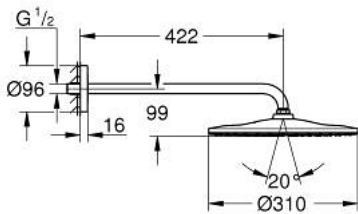

26 558 000 **RAINSHOWER MONO 310 HEAD SHOWER SET 422 MM, 1 SPRAY**

**PRODUCT DESCRIPTION**

- Colour: chrome
- consisting of:
  - head shower Rainshower 310
  - spray pattern: GROHE PureRain
  - maximum flow rate (at 3 bar): 7.5 l/min
  - shower arm 422 mm (26 146)
- GROHE EcoJoy - less water, perfect flow
- GROHE DreamSpray - perfect spray pattern
- GROHE LongLife finish
- GROHE SpeedClean - effortless limescale removal
- Inner WaterGuide - inner insulation for surface protection
- suitable for instantaneous heater

26 558 000 **RAINSHOWER MONO 310 HEAD SHOWER SET 422 MM, 1 SPRAY**

**SPARE PARTS**

1: Fibre seal dia. Ø18.5 x Ø12 x 2 (Spare part-nr. 0138900M)

2: Dirt strainer (Spare part-nr. 48007000)