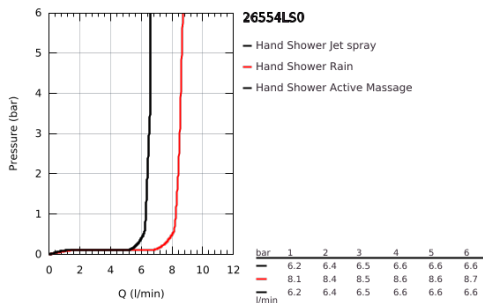

26 554 LS0 RAINSHOWER SMARTACTIVE 150 HAND SHOWER 3 SPRAYS

PRODUCT DESCRIPTION

- Colour: moon white
- spray plate moon white
- spray patterns: Rain, Jet, ActiveMassage
- maximum flow rate (at 3 bar): 8.5 l/min
- GROHE EcoJoy - less water, perfect flow
- GROHE DreamSpray - perfect spray pattern
- GROHE SmartTip showering spray selection via push of a ring
- GROHE LongLife finish
- GROHE SpeedClean - effortless limescale removal
- Inner WaterGuide - inner insulation for surface protection
- universal mounting system, fitting all standard shower hoses
- suitable for instantaneous heater
- minimum pressure 1.0 bar