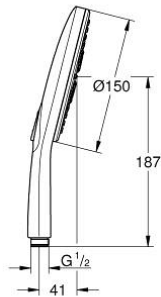

26 554 LS0 RAINSHOWER SMARTACTIVE 150 HAND SHOWER 3 SPRAYS

PRODUCT DESCRIPTION

- Colour: moon white
- spray plate moon white
- spray patterns: Rain, Jet, ActiveMassage
- maximum flow rate (at 3 bar): 8.5 l/min
- GROHE EcoJoy - less water, perfect flow
- GROHE DreamSpray - perfect spray pattern
- GROHE SmartTip showering spray selection via push of a ring
- GROHE LongLife finish
- GROHE SpeedClean - effortless limescale removal
- Inner WaterGuide - inner insulation for surface protection
- universal mounting system, fitting all standard shower hoses
- suitable for instantaneous heater
- minimum pressure 1.0 bar

26 554 LS0 RAINSHOWER SMARTACTIVE 150 HAND SHOWER 3 SPRAYS

SPARE PARTS

1: Dirt strainer (Spare part-nr. 0700200M)