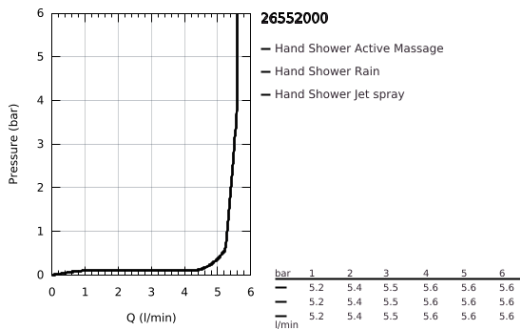

26 552 000 **RAINSHOWER SMARTACTIVE 130 CUBE HAND SHOWER 3 SPRAYS**

PRODUCT DESCRIPTION

- Colour: chrome
- spray plate chrome
- spray patterns: Rain, Jet, ActiveMassage
- GROHE EcoJoy - less water, perfect flow
- maximum flow rate (at 3 bar): 5.5 l/min
- GROHE DreamSpray - perfect spray pattern
- GROHE SmartTip showering spray selection via push of a ring
- GROHE LongLife finish
- GROHE SpeedClean - effortless limescale removal
- Inner WaterGuide - inner insulation for surface protection
- universal mounting system, fitting all standard shower hoses
- suitable for instantaneous heater

26 552 000 **RAINSHOWER SMARTACTIVE 130 CUBE HAND SHOWER 3 SPRAYS**

SPARE PARTS

1: Dirt strainer (Spare part-nr. 0700200M)