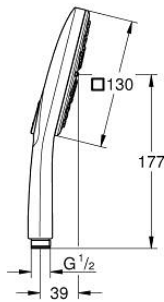

26 552 000 **RAINSHOWER SMARTACTIVE 130 CUBE HAND SHOWER 3 SPRAYS**

PRODUCT DESCRIPTION

- Colour: chrome
- spray plate chrome
- spray patterns: Rain, Jet, ActiveMassage
- GROHE EcoJoy - less water, perfect flow
- maximum flow rate (at 3 bar): 5.5 l/min
- GROHE DreamSpray - perfect spray pattern
- GROHE SmartTip showering spray selection via push of a ring
- GROHE LongLife finish
- GROHE SpeedClean - effortless limescale removal
- Inner WaterGuide - inner insulation for surface protection
- universal mounting system, fitting all standard shower hoses
- suitable for instantaneous heater

26 552 000 **RAINSHOWER SMARTACTIVE 130 CUBE HAND SHOWER 3 SPRAYS**

SPARE PARTS

1: Dirt strainer (Spare part-nr. 0700200M)