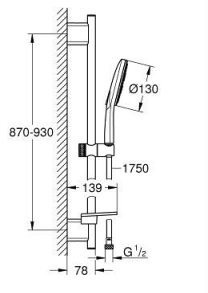

26 548 000 **RAINSHOWER SMARTACTIVE 130 SHOWER RAIL SET 3 SPRAYS**

PRODUCT DESCRIPTION

- Colour: chrome
- consisting of:
 - hand shower Rainshower SmartActive 130 (26 574)
 - maximum flow rate (at 3 bar): 8.5 l/min
 - shower rail 900 mm
- wall holders made of metal
- shower hose Silverflex 1750 mm 1/2" x 1/2" (28 388)
- GROHE EasyReach tray
- GROHE EcoJoy - less water, perfect flow
- GROHE DreamSpray - perfect spray pattern
- GROHE LongLife finish
- GROHE FastFixation Plus adjustable distance between brackets for fixing to existing drilling holes
- GROHE TileFix adjustable depth on upper and lower bracket
- GROHE SpeedClean - effortless limescale removal
- Inner WaterGuide - inner insulation for surface protection
- TwistStop - to prevent hose from twisting
- suitable for instantaneous heater
- minimum pressure 1.0 bar

26 548 000 RAINSHOWER SMARTACTIVE 130 SHOWER RAIL SET 3 SPRAYS

SPARE PARTS

- 1: Shower bar holder (Spare part-nr. 48425000)
- 2: Glider (Spare part-nr. 48424000)
- 3: Soap dish (Spare part-nr. 48426000)
- 4: Dirt strainer (Spare part-nr. 0700200M)