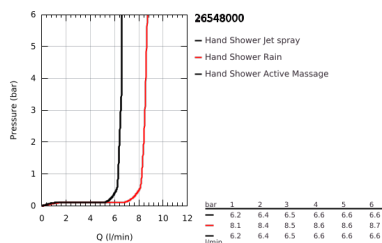

## 26 548 000 RAINSHOWER SMARTACTIVE 130 SHOWER RAIL SET 3 SPRAYS

### PRODUCT DESCRIPTION

- Colour: chrome
- consisting of:
  - hand shower Rainshower SmartActive 130 (26 574)
  - maximum flow rate (at 3 bar): 8.5 l/min
  - shower rail 900 mm
- wall holders made of metal
- shower hose Silverflex 1750 mm 1/2" x 1/2" (28 388)
- GROHE EasyReach tray
- GROHE EcoJoy - less water, perfect flow
- GROHE DreamSpray - perfect spray pattern
- GROHE LongLife finish
- GROHE FastFixation Plus adjustable distance between brackets for fixing to existing drilling holes
- GROHE TileFix adjustable depth on upper and lower bracket
- GROHE SpeedClean - effortless limescale removal
- Inner WaterGuide - inner insulation for surface protection
- TwistStop - to prevent hose from twisting
- suitable for instantaneous heater
- minimum pressure 1.0 bar