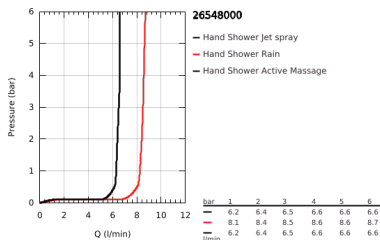

26 548 000 **RAINSHOWER SMARTACTIVE 130 SHOWER RAIL SET 3 SPRAYS**

PRODUCT DESCRIPTION

- Colour: chrome
- consisting of:
 - hand shower Rainshower SmartActive 130 (26 574)
 - maximum flow rate (at 3 bar): 8.5 l/min
 - shower rail 900 mm
- wall holders made of metal
- shower hose Silverflex 1750 mm 1/2" x 1/2" (28 388)
- GROHE EasyReach tray
- GROHE EcoJoy - less water, perfect flow
- GROHE DreamSpray - perfect spray pattern
- GROHE LongLife finish
- GROHE FastFixation Plus adjustable distance between brackets for fixing to existing drilling holes
- GROHE TileFix adjustable depth on upper and lower bracket
- GROHE SpeedClean - effortless limescale removal
- Inner WaterGuide - inner insulation for surface protection
- TwistStop - to prevent hose from twisting
- suitable for instantaneous heater
- minimum pressure 1.0 bar