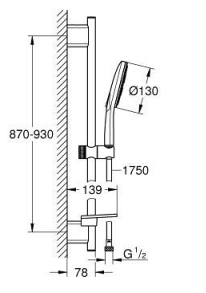

### PRODUCT DESCRIPTION

- Colour: chrome
- consisting of:
  - hand shower Rainshower SmartActive 130 (26 574)
  - maximum flow rate (at 3 bar): 8.5 l/min
  - shower rail 900 mm
- wall holders made of metal
- shower hose Silverflex 1750 mm 1/2" x 1/2" (28 388)
- GROHE EasyReach tray
- GROHE EcoJoy - less water, perfect flow
- GROHE DreamSpray - perfect spray pattern
- GROHE LongLife finish
- GROHE FastFixation Plus adjustable distance between brackets for fixing to existing drilling holes
- GROHE TileFix adjustable depth on upper and lower bracket
- GROHE SpeedClean - effortless limescale removal
- Inner WaterGuide - inner insulation for surface protection
- TwistStop - to prevent hose from twisting
- suitable for instantaneous heater
- minimum pressure 1.0 bar

### SPARE PARTS

- 1: Shower bar holder (Spare part-nr. 48425000)
- 2: Glider (Spare part-nr. 48424000)
- 3: Soap dish (Spare part-nr. 48426000)
- 4: Dirt strainer (Spare part-nr. 0700200M)