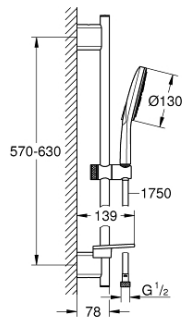

26 547 000 RAINSHOWER SMARTACTIVE 130 SHOWER RAIL SET 3 SPRAYS

PRODUCT DESCRIPTION

- Colour: chrome
- consisting of:
 - hand shower Rainshower SmartActive 130 (26 545)
 - maximum flow rate (at 3 bar): 5.5 l/min
 - shower rail 600 mm
- wall holders made of metal
- Rotaflex Metal Long-Life TwistStop shower hose 1750 mm (28 025)
- GROHE EasyReach tray
- GROHE EcoJoy - less water, perfect flow
- GROHE DreamSpray - perfect spray pattern
- GROHE LongLife finish
- GROHE FastFixation Plus adjustable distance between brackets for fixing to existing drilling holes
- GROHE TileFix adjustable depth on upper and lower bracket
- GROHE SpeedClean - effortless limescale removal
- Inner WaterGuide - inner insulation for surface protection
- TwistStop - to prevent hose from twisting
- suitable for instantaneous heater

26 547 000 **RAINSHOWER SMARTACTIVE 130 SHOWER RAIL SET 3 SPRAYS**

SPARE PARTS

- 1: Shower bar holder (Spare part-nr. 48425000)
- 2: Glider (Spare part-nr. 48424000)
- 3: Soap dish (Spare part-nr. 48426000)
- 4: Dirt strainer (Spare part-nr. 0700200M)