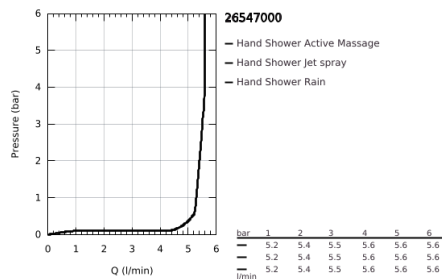

26 547 000 RAINSHOWER SMARTACTIVE 130 SHOWER RAIL SET 3 SPRAYS

PRODUCT DESCRIPTION

- Colour: chrome
- consisting of:
 - hand shower Rainshower SmartActive 130 (26 545)
 - maximum flow rate (at 3 bar): 5.5 l/min
 - shower rail 600 mm
- wall holders made of metal
- Rotaflex Metal Long-Life TwistStop shower hose 1750 mm (28 025)
- GROHE EasyReach tray
- GROHE EcoJoy - less water, perfect flow
- GROHE DreamSpray - perfect spray pattern
- GROHE LongLife finish
- GROHE FastFixation Plus adjustable distance between brackets for fixing to existing drilling holes
- GROHE TileFix adjustable depth on upper and lower bracket
- GROHE SpeedClean - effortless limescale removal
- Inner WaterGuide - inner insulation for surface protection
- TwistStop - to prevent hose from twisting
- suitable for instantaneous heater

26 547 000 **RAINSHOWER SMARTACTIVE 130 SHOWER RAIL SET 3 SPRAYS**

SPARE PARTS

- 1: Shower bar holder (Spare part-nr. 48425000)
- 2: Glider (Spare part-nr. 48424000)
- 3: Soap dish (Spare part-nr. 48426000)
- 4: Dirt strainer (Spare part-nr. 0700200M)