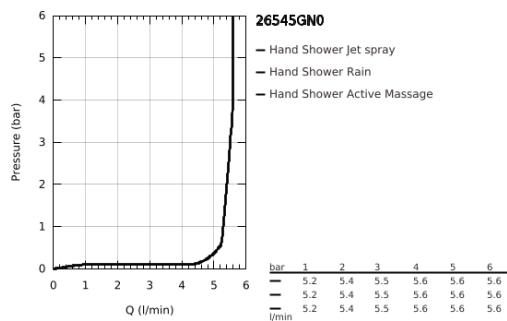

26 545 GN0 RAINSHOWER SMARTACTIVE 130 HAND SHOWER 3 SPRAYS

PRODUCT DESCRIPTION

- Colour: brushed cool sunrise
- spray plate brushed cool sunrise
- spray patterns: Rain, Jet, ActiveMassage
- maximum flow rate (at 3 bar): 6.6 l/min
- GROHE DreamSpray - perfect spray pattern
- GROHE SmartTip showering spray selection via push of a ring
- GROHE LongLife finish
- GROHE SpeedClean - effortless limescale removal
- Inner WaterGuide - inner insulation for surface protection
- universal mounting system, fitting all standard shower hoses
- suitable for instantaneous heater
- minimum pressure 1.0 bar

26 545 GN0 **RAINSHOWER SMARTACTIVE 130 HAND SHOWER 3 SPRAYS**

SPARE PARTS

1: Dirt strainer (Spare part-nr. 0700200M)