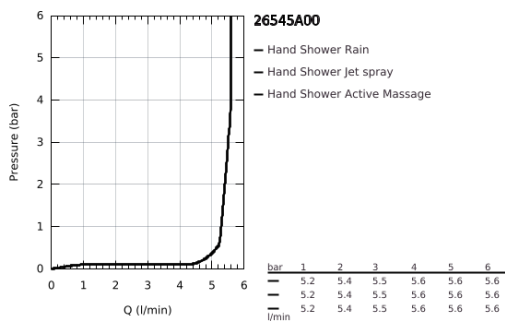

## 26 545 A00 RAINSHOWER SMARTACTIVE 130 HAND SHOWER 3 SPRAYS

### PRODUCT DESCRIPTION

- Colour: hard graphite
- spray plate hard graphite
- spray patterns: Rain, Jet, ActiveMassage
- maximum flow rate (at 3 bar): 6.6 l/min
- GROHE DreamSpray - perfect spray pattern
- GROHE SmartTip showering spray selection via push of a ring
- GROHE LongLife finish
- GROHE SpeedClean - effortless limescale removal
- Inner WaterGuide - inner insulation for surface protection
- universal mounting system, fitting all standard shower hoses
- suitable for instantaneous heater
- minimum pressure 1.0 bar