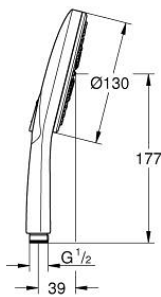

### PRODUCT DESCRIPTION

- Colour: hard graphite
- spray plate hard graphite
- spray patterns: Rain, Jet, ActiveMassage
- maximum flow rate (at 3 bar): 6.6 l/min
- GROHE DreamSpray - perfect spray pattern
- GROHE SmartTip showering spray selection via push of a ring
- GROHE LongLife finish
- GROHE SpeedClean - effortless limescale removal
- Inner WaterGuide - inner insulation for surface protection
- universal mounting system, fitting all standard shower hoses
- suitable for instantaneous heater
- minimum pressure 1.0 bar