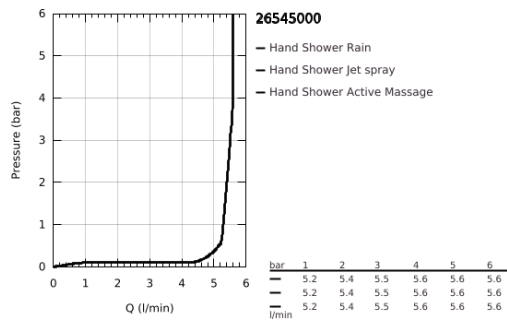

## 26 545 000 RAINSHOWER SMARTACTIVE 130 HAND SHOWER 3 SPRAYS

### PRODUCT DESCRIPTION

- Colour: chrome
- spray plate chrome
- spray patterns: Rain, Jet, ActiveMassage
- maximum flow rate (at 3 bar): 5.5 l/min
- GROHE EcoJoy - less water, perfect flow
- GROHE DreamSpray - perfect spray pattern
- GROHE SmartTip showering spray selection via push of a ring
- GROHE LongLife finish
- GROHE SpeedClean - effortless limescale removal
- Inner WaterGuide - inner insulation for surface protection
- universal mounting system, fitting all standard shower hoses
- suitable for instantaneous heater