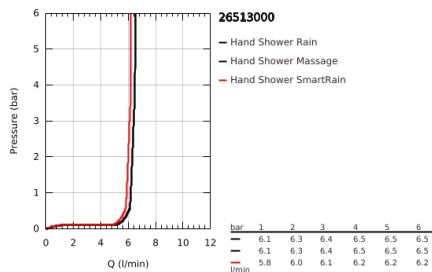

26 513 000 **EUPHORIA 110 MASSAGE HAND SHOWER 3 SPRAYS**

PRODUCT DESCRIPTION

- Colour: chrome
- spray face Ø 110 mm
- spray patterns: Rain, Massage, SmartRain
- maximum flow rate (at 3 bar): 6.4 l/min
- GROHE EcoJoy - less water, perfect flow
- GROHE DreamSpray - perfect spray pattern
- GROHE SprayDimmer - stepless flow rate adjustment
- GROHE LongLife finish
- spray plate white
- GROHE SpeedClean - effortless limescale removal
- Inner WaterGuide - inner insulation for surface protection
- universal mounting system, fitting all standard shower hoses
- suitable for instantaneous heater
- minimum pressure 1.0 bar

26 513 000 **EUPHORIA 110 MASSAGE HAND SHOWER 3 SPRAYS**

SPARE PARTS

1: Dirt strainer (Spare part-nr. 0700200M)