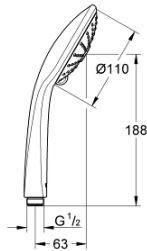

26 513 000 **EUPHORIA 110 MASSAGE HAND SHOWER 3 SPRAYS**

PRODUCT DESCRIPTION

- Colour: chrome
- spray face Ø 110 mm
- spray patterns: Rain, Massage, SmartRain
- maximum flow rate (at 3 bar): 6.4 l/min
- GROHE EcoJoy - less water, perfect flow
- GROHE DreamSpray - perfect spray pattern
- GROHE SprayDimmer - stepless flow rate adjustment
- GROHE LongLife finish
- spray plate white
- GROHE SpeedClean - effortless limescale removal
- Inner WaterGuide - inner insulation for surface protection
- universal mounting system, fitting all standard shower hoses
- suitable for instantaneous heater
- minimum pressure 1.0 bar

26 513 000 **EUPHORIA 110 MASSAGE HAND SHOWER 3 SPRAYS**

SPARE PARTS

1: Dirt strainer (Spare part-nr. 0700200M)