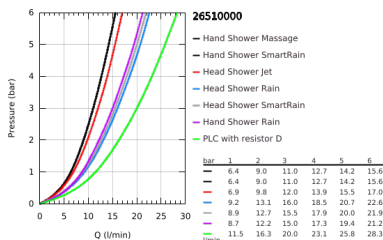

## 26 510 000 EUPHORIA SMARTCONTROL SYSTEM 260 SHOWER SYSTEM WITH BATH SAFETY MIXER FOR WALL MOUNTING

### PRODUCT DESCRIPTION

- Colour: chrome
- consisting of:
  - horizontal swivable 450 mm shower arm
  - upper bracket adjustable for minimal adaption to existing drilling holes
  - exposed SmartControl Bath Safety Mixer
- allows change between:
  - head shower Euphoria 260 (26 455)
  - spray patterns: Rain, SmartRain, Jet
  - maximum flow rate (at 3 bar): 20 l/min
- with ball joint
- rotation angle  $\pm 15^\circ$
- bath inlet
  - hand shower Euphoria 110 Massage, spray plate white (27 221 001)
  - spray patterns: Rain, SmartRain, Massage
  - maximum flow rate (at 3 bar): 16 l/min
  - adjustable in height with gliding element
  - shower hose Silverflex 1750 mm 1/2" x 1/2" (28 388)
- GROHE DreamSpray - perfect spray pattern
- GROHE LongLife finish
- GROHE CoolTouch - no risk of scalding
- GROHE TurboStat - compact cartridge with wax thermoelement
- GROHE ProGrip - with knurl structure
- GROHE SafeStop at 38°C
- GROHE SafeStop Plus - optional temperature limiter at 43°C included
- GROHE SmartControl - control the shower with intuitive push/turn button
- integrated GROHE EasyReach shower tray
- GROHE SpeedClean - effortless limescale removal
- Inner WaterGuide - inner insulation for surface protection
- TwistStop - to prevent hose from twisting
- suitable for instantaneous heaters from 18 kW/h
- minimum flow rate 5 l/min.