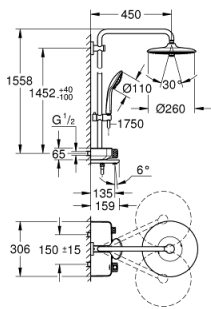

### PRODUCT DESCRIPTION

- Colour: chrome
- consisting of:
  - horizontal swivable 450 mm shower arm
  - upper bracket adjustable for minimal adaption to existing drilling holes
  - exposed SmartControl Bath Safety Mixer
- allows change between:
  - head shower Euphoria 260 (26 455)
  - spray patterns: Rain, SmartRain, Jet
  - maximum flow rate (at 3 bar): 20 l/min
- with ball joint
- rotation angle  $\pm 15^\circ$
- bath inlet
  - hand shower Euphoria 110 Massage, spray plate white (27 221 001)
  - spray patterns: Rain, SmartRain, Massage
  - maximum flow rate (at 3 bar): 16 l/min
  - adjustable in height with gliding element
  - shower hose Silverflex 1750 mm 1/2" x 1/2" (28 388)
- GROHE DreamSpray - perfect spray pattern
- GROHE LongLife finish
- GROHE CoolTouch - no risk of scalding
- GROHE TurboStat - compact cartridge with wax thermoelement
- GROHE ProGrip - with knurl structure
- GROHE SafeStop at 38°C
- GROHE SafeStop Plus - optional temperature limiter at 43°C included
- GROHE SmartControl - control the shower with intuitive push/turn button
- integrated GROHE EasyReach shower tray
- GROHE SpeedClean - effortless limescale removal
- Inner WaterGuide - inner insulation for surface protection
- TwistStop - to prevent hose from twisting
- suitable for instantaneous heaters from 18 kW/h
- minimum flow rate 5 l/min.