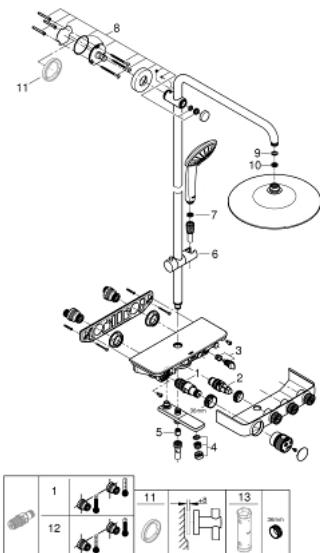

26 510 000 EUPHORIA SMARTCONTROL SYSTEM 260 SHOWER SYSTEM WITH BATH SAFETY MIXER FOR WALL MOUNTING

SPARE PARTS

- 1: Thermostatic compact cartridge 1/2" (Spare part-nr. 47439000)
- 2: Cartridge (Spare part-nr. 48297000)
- 3: Non-return valve (Spare part-nr. 49069000)
- 4: Mousseur (Spare part-nr. 13941000)
- 5: Non-return valve (Spare part-nr. 08565000)
- 6: Glider (Spare part-nr. 48177000)
- 7: Dirt strainer (Spare part-nr. 0700200M)
- 8: Shower bar holder (Spare part-nr. 48279000)
- 9: Fibre seal dia. Ø18.5 x Ø12 x 2 (Spare part-nr. 0138900M)
- 10: Dirt strainer (Spare part-nr. 48007000)
- 11: Compensation disc (Spare part-nr. 27180000)*
- 12: GROHE TurboStat cartridge 1/2" (Spare part-nr. 47175000)*
- 13: Socket Spanner (Spare part-nr. 49059000)*

* Optional accessories