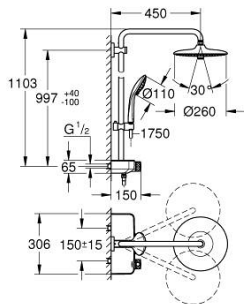

26 509 000 EUPHORIA SMARTCONTROL SYSTEM 260 SHOWER SYSTEM WITH SAFETY MIXER FOR WALL MOUNTING

PRODUCT DESCRIPTION

- Colour: chrome
- consisting of:
 - horizontal 450 mm shower arm
 - upper bracket adjustable for minimal adaption to existing drilling holes
 - exposed SmartControl Safety Mixer
- allows change between:
 - head shower Euphoria 260 (26 455)
 - spray patterns: Rain, SmartRain, Jet
- maximum flow rate (at 3 bar): 16 l/min
- with ball joint
- rotation angle $\pm 15^\circ$
- hand shower Euphoria 110 Massage, spray plate white (27 221 001)
 - spray patterns: Rain, SmartRain, Massage
- maximum flow rate (at 3 bar): 15 l/min
- adjustable in height with gliding element
- shower hose Silverflex 1750 mm 1/2" x 1/2" (28 388)
- GROHE DreamSpray - perfect spray pattern
- GROHE LongLife finish
- GROHE CoolTouch - no risk of scalding
- GROHE TurboStat - compact cartridge with wax thermoelement
- GROHE ProGrip - with knurl structure
- GROHE SafeStop at 38°C
- GROHE SafeStop Plus - optional temperature limiter at 43°C included
- GROHE SmartControl - control the shower with intuitive push/turn button
- integrated GROHE EasyReach shower tray
- GROHE SpeedClean - effortless limescale removal
- Inner WaterGuide - inner insulation for surface protection
- TwistStop - to prevent hose from twisting
- suitable for instantaneous heaters from 18 kW/h
- minimum flow rate 5 l/min.