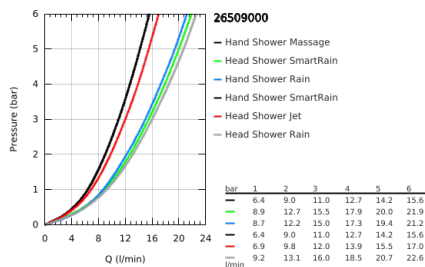

26 509 000 EUPHORIA SMARTCONTROL SYSTEM 260 SHOWER SYSTEM WITH SAFETY MIXER FOR WALL MOUNTING

PRODUCT DESCRIPTION

- Colour: chrome
- consisting of:
 - horizontal 450 mm shower arm
 - upper bracket adjustable for minimal adaption to existing drilling holes
 - exposed SmartControl Safety Mixer
- allows change between:
 - head shower Euphoria 260 (26 455)
 - spray patterns: Rain, SmartRain, Jet
- maximum flow rate (at 3 bar): 16 l/min
- with ball joint
- rotation angle $\pm 15^\circ$
- hand shower Euphoria 110 Massage, spray plate white (27 221 001)
 - spray patterns: Rain, SmartRain, Massage
- maximum flow rate (at 3 bar): 15 l/min
- adjustable in height with gliding element
- shower hose Silverflex 1750 mm 1/2" x 1/2" (28 388)
- GROHE DreamSpray - perfect spray pattern
- GROHE LongLife finish
- GROHE CoolTouch - no risk of scalding
- GROHE TurboStat - compact cartridge with wax thermoelement
- GROHE ProGrip - with knurl structure
- GROHE SafeStop at 38°C
- GROHE SafeStop Plus - optional temperature limiter at 43°C included
- GROHE SmartControl - control the shower with intuitive push/turn button
- integrated GROHE EasyReach shower tray
- GROHE SpeedClean - effortless limescale removal
- Inner WaterGuide - inner insulation for surface protection
- TwistStop - to prevent hose from twisting
- suitable for instantaneous heaters from 18 kW/h
- minimum flow rate 5 l/min.