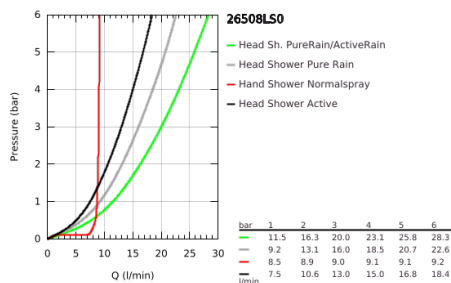

## 26 508 LS0 EUPHORIA SMARTCONTROL SYSTEM 310 CUBE SHOWER SYSTEM WITH SAFETY MIXER FOR WALL MOUNTING

### PRODUCT DESCRIPTION

- Colour: moon white/chrome
- consisting of:
  - horizontal 450 mm shower arm
  - upper bracket adjustable for minimal adaption to existing drilling holes
  - exposed SmartControl Safety Mixer
- allows change between:
  - head shower Rainshower SmartActive 310 Cube, spray plate moon white
  - spray patterns: GROHE PureRain, ActiveRain
- maximum flow rate (at 3 bar): 20 l/min
- hand shower Euphoria Cube Stick (27 698 000)
  - maximum flow rate (at 3 bar): 16 l/min
- adjustable in height with gliding element
- shower hose Silverflex 1750 mm 1/2" x 1/2" (28 388)
- GROHE DreamSpray - perfect spray pattern
- GROHE LongLife finish
- GROHE CoolTouch - no risk of scalding
- GROHE TurboStat - compact cartridge with wax thermoelement
- GROHE ProGrip - with knurl structure
- GROHE SafeStop at 38°C
- GROHE SafeStop Plus - optional temperature limiter at 43°C included
- GROHE SmartControl - control the shower with intuitive push/turn button
- integrated GROHE EasyReach shower tray
- GROHE SpeedClean - effortless limescale removal
- Inner WaterGuide - inner insulation for surface protection
- TwistStop - to prevent hose from twisting
- suitable for instantaneous heaters from 18 kW/h
- minimum flow rate 5 l/min.