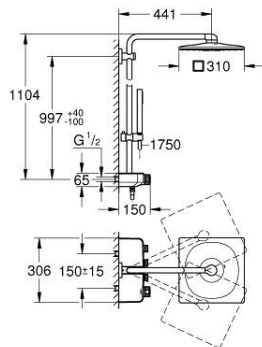

### PRODUCT DESCRIPTION

- Colour: moon white/chrome
- consisting of:
  - horizontal 450 mm shower arm
  - upper bracket adjustable for minimal adaption to existing drilling holes
  - exposed SmartControl Safety Mixer
- allows change between:
  - head shower Rainshower SmartActive 310 Cube, spray plate moon white
  - spray patterns: GROHE PureRain, ActiveRain
- maximum flow rate (at 3 bar): 20 l/min
- hand shower Euphoria Cube Stick (27 698 000)
  - maximum flow rate (at 3 bar): 16 l/min
- adjustable in height with gliding element
- shower hose Silverflex 1750 mm 1/2" x 1/2" (28 388)
- GROHE DreamSpray - perfect spray pattern
- GROHE LongLife finish
- GROHE CoolTouch - no risk of scalding
- GROHE TurboStat - compact cartridge with wax thermoelement
- GROHE ProGrip - with knurl structure
- GROHE SafeStop at 38°C
- GROHE SafeStop Plus - optional temperature limiter at 43°C included
- GROHE SmartControl - control the shower with intuitive push/turn button
- integrated GROHE EasyReach shower tray
- GROHE SpeedClean - effortless limescale removal
- Inner WaterGuide - inner insulation for surface protection
- TwistStop - to prevent hose from twisting
- suitable for instantaneous heaters from 18 kW/h
- minimum flow rate 5 l/min.

### SPARE PARTS

- 1: Thermostatic compact cartridge 1/2" (Spare part-nr. 47439000)
  - 2: Cartridge (Spare part-nr. 48297000)
  - 3: Non-return valve (Spare part-nr. 49069000)
  - 4: Non-return valve (Spare part-nr. 08565000)
  - 5: Glider (Spare part-nr. 48177000)
  - 6: Dirt strainer (Spare part-nr. 0700200M)
  - 7: Shower bar holder (Spare part-nr. 48279000)
  - 8: Compensation disc (Spare part-nr. 27180000)\*
  - 9: GROHE TurboStat cartridge 1/2" (Spare part-nr. 47175000)\*
  - 10: Socket Spanner (Spare part-nr. 49059000)\*
  - 11: Shower system pipe for retrofitting (Spare part-nr. 48497000)\*
  - 12: Shower system pipe for retrofitting (Spare part-nr. 48498000)\*
- \* Optional accessories