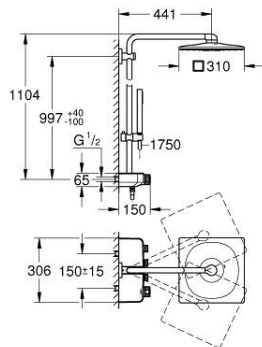

26 508 GN0 EUPHORIA SMARTCONTROL SYSTEM 310 CUBE SHOWER SYSTEM WITH SAFETY MIXER FOR WALL MOUNTING

PRODUCT DESCRIPTION

- Colour: brushed cool sunrise
- consisting of:
 - horizontal 450 mm shower arm
 - upper bracket adjustable for minimal adaption to existing drilling holes
 - exposed SmartControl Safety Mixer
- allows change between:
 - head shower Rainshower SmartActive 310 Cube
 - spray patterns: GROHE PureRain, ActiveRain
 - maximum flow rate (at 3 bar): 20 l/min
 - hand shower Euphoria Cube Stick
 - maximum flow rate (at 3 bar): 16 l/min
 - adjustable in height with gliding element
 - shower hose Silverflex 1750 mm 1/2" x 1/2" (28 388)
- GROHE DreamSpray - perfect spray pattern
- GROHE CoolTouch - no risk of scalding
- GROHE TurboStat - compact cartridge with wax thermoelement
- GROHE ProGrip - with knurl structure
- GROHE LongLife finish
- GROHE SafeStop at 38°C
- GROHE SafeStop Plus - optional temperature limiter at 43°C included
- GROHE SmartControl - control the shower with intuitive push/turn button
- integrated GROHE EasyReach shower tray
- GROHE SpeedClean - effortless limescale removal
- Inner WaterGuide - inner insulation for surface protection
- TwistStop - to prevent hose from twisting
- suitable for instantaneous heaters from 18 kW/h
- minimum flow rate 5 l/min.

26 508 GN0 EUPHORIA SMARTCONTROL SYSTEM 310 CUBE SHOWER SYSTEM WITH SAFETY MIXER FOR WALL MOUNTING

SPARE PARTS

- 1: Thermostatic compact cartridge 1/2" (Spare part-nr. 47439000)
- 2: Cartridge (Spare part-nr. 48297000)
- 3: Non-return valve (Spare part-nr. 49069000)
- 4: Non-return valve (Spare part-nr. 08565000)
- 5: Glider (Spare part-nr. 48177GN0)
- 6: Dirt strainer (Spare part-nr. 0700200M)
- 7: Shower bar holder (Spare part-nr. 48279GN0)
- 9: GROHE TurboStat cartridge 1/2" (Spare part-nr. 47175000)*
- 10: Socket Spanner (Spare part-nr. 49059000)*