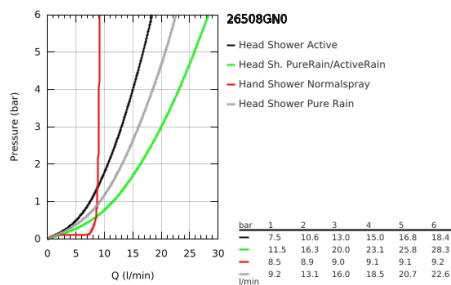

26 508 GN0 EUPHORIA SMARTCONTROL SYSTEM 310 CUBE SHOWER SYSTEM WITH SAFETY MIXER FOR WALL MOUNTING

PRODUCT DESCRIPTION

- Colour: brushed cool sunrise
- consisting of:
 - horizontal 450 mm shower arm
 - upper bracket adjustable for minimal adaption to existing drilling holes
 - exposed SmartControl Safety Mixer
- allows change between:
 - head shower Rainshower SmartActive 310 Cube
 - spray patterns: GROHE PureRain, ActiveRain
 - maximum flow rate (at 3 bar): 20 l/min
 - hand shower Euphoria Cube Stick
 - maximum flow rate (at 3 bar): 16 l/min
 - adjustable in height with gliding element
 - shower hose Silverflex 1750 mm 1/2" x 1/2" (28 388)
- GROHE DreamSpray - perfect spray pattern
- GROHE CoolTouch - no risk of scalding
- GROHE TurboStat - compact cartridge with wax thermoelement
- GROHE ProGrip - with knurl structure
- GROHE LongLife finish
- GROHE SafeStop at 38°C
- GROHE SafeStop Plus - optional temperature limiter at 43°C included
- GROHE SmartControl - control the shower with intuitive push/turn button
- integrated GROHE EasyReach shower tray
- GROHE SpeedClean - effortless limescale removal
- Inner WaterGuide - inner insulation for surface protection
- TwistStop - to prevent hose from twisting
- suitable for instantaneous heaters from 18 kW/h
- minimum flow rate 5 l/min.

26 508 GN0 EUPHORIA SMARTCONTROL SYSTEM 310 CUBE SHOWER SYSTEM WITH SAFETY MIXER FOR WALL MOUNTING

SPARE PARTS

- 1: Thermostatic compact cartridge 1/2" (Spare part-nr. 47439000)
- 2: Cartridge (Spare part-nr. 48297000)
- 3: Non-return valve (Spare part-nr. 49069000)
- 4: Non-return valve (Spare part-nr. 08565000)
- 5: Glider (Spare part-nr. 48177GN0)
- 6: Dirt strainer (Spare part-nr. 0700200M)
- 7: Shower bar holder (Spare part-nr. 48279GN0)
- 9: GROHE TurboStat cartridge 1/2" (Spare part-nr. 47175000)*
- 10: Socket Spanner (Spare part-nr. 49059000)*