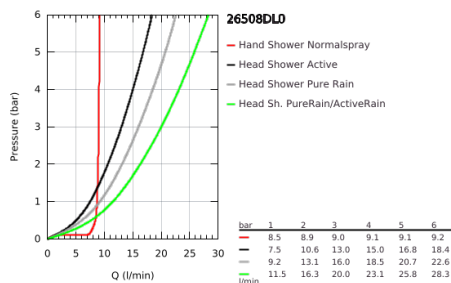

## 26 508 DL0 EUPHORIA SMARTCONTROL SYSTEM 310 CUBE SHOWER SYSTEM WITH SAFETY MIXER FOR WALL MOUNTING

### PRODUCT DESCRIPTION

- Colour: brushed warm sunset
- consisting of:
  - horizontal 450 mm shower arm
  - upper bracket adjustable for minimal adaption to existing drilling holes
  - exposed SmartControl Safety Mixer
- allows change between:
  - head shower Rainshower SmartActive 310 Cube
  - spray patterns: GROHE PureRain, ActiveRain
- maximum flow rate (at 3 bar): 20 l/min
- hand shower Euphoria Cube Stick
- maximum flow rate (at 3 bar): 16 l/min
- adjustable in height with gliding element
- shower hose Silverflex 1750 mm 1/2" x 1/2" (28 388)
- GROHE DreamSpray - perfect spray pattern
- GROHE CoolTouch - no risk of scalding
- GROHE TurboStat - compact cartridge with wax thermoelement
- GROHE ProGrip - with knurl structure
- GROHE LongLife finish
- GROHE SafeStop at 38°C
- GROHE SafeStop Plus - optional temperature limiter at 43°C included
- GROHE SmartControl - control the shower with intuitive push/turn button
- integrated GROHE EasyReach shower tray
- GROHE SpeedClean - effortless limescale removal
- Inner WaterGuide - inner insulation for surface protection
- TwistStop - to prevent hose from twisting
- suitable for instantaneous heaters from 18 kW/h
- minimum flow rate 5 l/min.