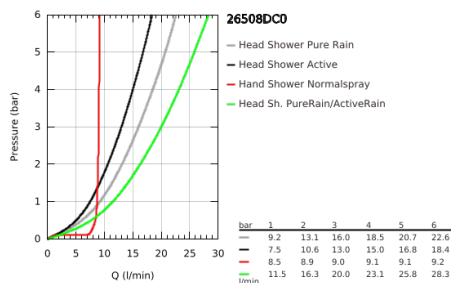

26 508 DC0 EUPHORIA SMARTCONTROL SYSTEM 310 CUBE SHOWER SYSTEM WITH SAFETY MIXER FOR WALL MOUNTING

PRODUCT DESCRIPTION

- Colour: supersteel
- consisting of:
 - horizontal 450 mm shower arm
 - upper bracket adjustable for minimal adaption to existing drilling holes
 - exposed SmartControl Safety Mixer
- allows change between:
 - head shower Rainshower SmartActive 310 Cube
 - spray patterns: GROHE PureRain, ActiveRain
- maximum flow rate (at 3 bar): 20 l/min
- hand shower Euphoria Cube Stick
 - maximum flow rate (at 3 bar): 16 l/min
- adjustable in height with gliding element
- shower hose Silverflex 1750 mm 1/2" x 1/2" (28 388)
- GROHE DreamSpray - perfect spray pattern
- GROHE CoolTouch - no risk of scalding
- GROHE TurboStat - compact cartridge with wax thermoelement
- GROHE ProGrip - with knurl structure
- GROHE LongLife finish
- GROHE SafeStop at 38°C
- GROHE SafeStop Plus - optional temperature limiter at 43°C included
- GROHE SmartControl - control the shower with intuitive push/turn button
- integrated GROHE EasyReach shower tray
- GROHE SpeedClean - effortless limescale removal
- Inner WaterGuide - inner insulation for surface protection
- TwistStop - to prevent hose from twisting
- suitable for instantaneous heaters from 18 kW/h
- minimum flow rate 5 l/min.

26 508 DC0 EUPHORIA SMARTCONTROL SYSTEM 310 CUBE SHOWER SYSTEM WITH SAFETY MIXER FOR WALL MOUNTING

SPARE PARTS

- 1: Thermostatic compact cartridge 1/2" (Spare part-nr. 47439000)
- 2: Cartridge (Spare part-nr. 48297000)
- 3: Non-return valve (Spare part-nr. 49069000)
- 4: Non-return valve (Spare part-nr. 08565000)
- 5: Glider (Spare part-nr. 48177DC0)
- 6: Dirt strainer (Spare part-nr. 0700200M)
- 7: Shower bar holder (Spare part-nr. 48279DC0)
- 9: GROHE TurboStat cartridge 1/2" (Spare part-nr. 47175000)*
- 10: Socket Spanner (Spare part-nr. 49059000)*