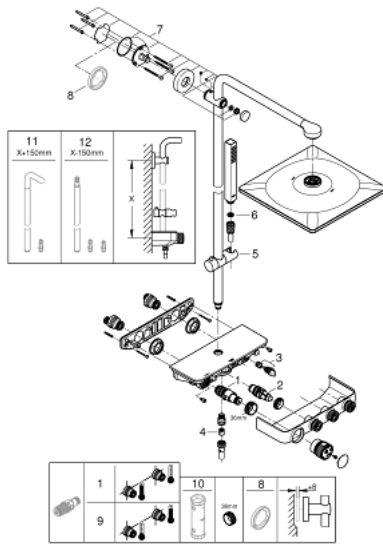

26 508 DC0 EUPHORIA SMARTCONTROL SYSTEM 310 CUBE SHOWER SYSTEM WITH SAFETY MIXER FOR WALL MOUNTING

PRODUCT DESCRIPTION

- Colour: supersteel
- consisting of:
 - horizontal 450 mm shower arm
 - upper bracket adjustable for minimal adaption to existing drilling holes
 - exposed SmartControl Safety Mixer
- allows change between:
 - head shower Rainshower SmartActive 310 Cube
 - spray patterns: GROHE PureRain, ActiveRain
- maximum flow rate (at 3 bar): 20 l/min
- hand shower Euphoria Cube Stick
 - maximum flow rate (at 3 bar): 16 l/min
- adjustable in height with gliding element
- shower hose Silverflex 1750 mm 1/2" x 1/2" (28 388)
- GROHE DreamSpray - perfect spray pattern
- GROHE CoolTouch - no risk of scalding
- GROHE TurboStat - compact cartridge with wax thermoelement
- GROHE ProGrip - with knurl structure
- GROHE LongLife finish
- GROHE SafeStop at 38°C
- GROHE SafeStop Plus - optional temperature limiter at 43°C included
- GROHE SmartControl - control the shower with intuitive push/turn button
- integrated GROHE EasyReach shower tray
- GROHE SpeedClean - effortless limescale removal
- Inner WaterGuide - inner insulation for surface protection
- TwistStop - to prevent hose from twisting
- suitable for instantaneous heaters from 18 kW/h
- minimum flow rate 5 l/min.

26 508 DC0 EUPHORIA SMARTCONTROL SYSTEM 310 CUBE SHOWER SYSTEM WITH SAFETY MIXER FOR WALL MOUNTING

SPARE PARTS

- 1: Thermostatic compact cartridge 1/2" (Spare part-nr. 47439000)
- 2: Cartridge (Spare part-nr. 48297000)
- 3: Non-return valve (Spare part-nr. 49069000)
- 4: Non-return valve (Spare part-nr. 08565000)
- 5: Glider (Spare part-nr. 48177DC0)
- 6: Dirt strainer (Spare part-nr. 0700200M)
- 7: Shower bar holder (Spare part-nr. 48279DC0)
- 9: GROHE TurboStat cartridge 1/2" (Spare part-nr. 47175000)*
- 10: Socket Spanner (Spare part-nr. 49059000)*