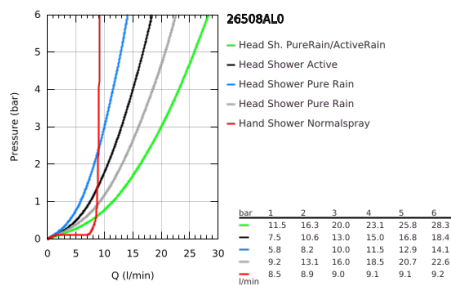

26 508 AL0 EUPHORIA SMARTCONTROL SYSTEM 310 CUBE SHOWER SYSTEM WITH SAFETY MIXER FOR WALL MOUNTING

PRODUCT DESCRIPTION

- Colour: brushed hard graphite
- consisting of:
 - horizontal 450 mm shower arm
 - upper bracket adjustable for minimal adaption to existing drilling holes
 - exposed SmartControl Safety Mixer
- allows change between:
 - head shower Rainshower SmartActive 310 Cube
 - spray patterns: GROHE PureRain, ActiveRain
 - maximum flow rate (at 3 bar): 20 l/min
 - hand shower Euphoria Cube Stick
 - maximum flow rate (at 3 bar): 16 l/min
 - adjustable in height with gliding element
 - shower hose Silverflex 1750 mm 1/2" x 1/2" (28 388)
 - GROHE DreamSpray - perfect spray pattern
 - GROHE CoolTouch - no risk of scalding
 - GROHE TurboStat - compact cartridge with wax thermoelement
 - GROHE ProGrip - with knurl structure
 - GROHE LongLife finish
 - GROHE SafeStop at 38°C
 - GROHE SafeStop Plus - optional temperature limiter at 43°C included
 - GROHE SmartControl - control the shower with intuitive push/turn button
 - integrated GROHE EasyReach shower tray
 - GROHE SpeedClean - effortless limescale removal
 - Inner WaterGuide - inner insulation for surface protection
 - TwistStop - to prevent hose from twisting
 - suitable for instantaneous heaters from 18 kW/h
 - minimum flow rate 5 l/min.

26 508 AL0 EUPHORIA SMARTCONTROL SYSTEM 310 CUBE SHOWER SYSTEM WITH SAFETY MIXER FOR WALL MOUNTING

SPARE PARTS

- 1: Thermostatic compact cartridge 1/2" (Spare part-nr. 47439000)
- 2: Cartridge (Spare part-nr. 48297000)
- 3: Non-return valve (Spare part-nr. 49069000)
- 4: Non-return valve (Spare part-nr. 08565000)
- 5: Glider (Spare part-nr. 48177AL0)
- 6: Dirt strainer (Spare part-nr. 0700200M)
- 7: Shower bar holder (Spare part-nr. 48279AL0)
- 9: GROHE TurboStat cartridge 1/2" (Spare part-nr. 47175000)*
- 10: Socket Spanner (Spare part-nr. 49059000)*