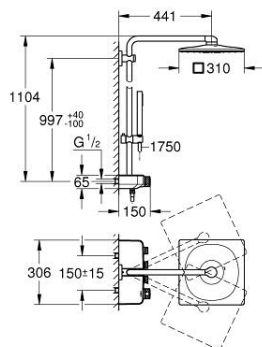

## 26 508 A00 EUPHORIA SMARTCONTROL SYSTEM 310 CUBE SHOWER SYSTEM WITH SAFETY MIXER FOR WALL MOUNTING

### PRODUCT DESCRIPTION

- Colour: hard graphite
- consisting of:
  - horizontal 450 mm shower arm
  - upper bracket adjustable for minimal adaption to existing drilling holes
  - exposed SmartControl Safety Mixer
- allows change between:
  - head shower Rainshower SmartActive 310 Cube
  - spray patterns: GROHE PureRain, ActiveRain
- maximum flow rate (at 3 bar): 20 l/min
- hand shower Euphoria Cube Stick
  - maximum flow rate (at 3 bar): 16 l/min
- adjustable in height with gliding element
- shower hose Silverflex 1750 mm 1/2" x 1/2" (28 388)
- GROHE DreamSpray - perfect spray pattern
- GROHE CoolTouch - no risk of scalding
- GROHE TurboStat - compact cartridge with wax thermoelement
- GROHE ProGrip - with knurl structure
- GROHE LongLife finish
- GROHE SafeStop at 38°C
- GROHE SafeStop Plus - optional temperature limiter at 43°C included
- GROHE SmartControl - control the shower with intuitive push/turn button
- integrated GROHE EasyReach shower tray
- GROHE SpeedClean - effortless limescale removal
- Inner WaterGuide - inner insulation for surface protection
- TwistStop - to prevent hose from twisting
- suitable for instantaneous heaters from 18 kW/h
- minimum flow rate 5 l/min.

### SPARE PARTS

- 1: Thermostatic compact cartridge 1/2" (Spare part-nr. 47439000)
- 2: Cartridge (Spare part-nr. 48297000)
- 3: Non-return valve (Spare part-nr. 49069000)
- 4: Non-return valve (Spare part-nr. 08565000)
- 5: Glider (Spare part-nr. 48177A00)
- 6: Dirt strainer (Spare part-nr. 0700200M)
- 7: Shower bar holder (Spare part-nr. 48279A00)
- 9: GROHE TurboStat cartridge 1/2" (Spare part-nr. 47175000)\*
- 10: Socket Spanner (Spare part-nr. 49059000)\*