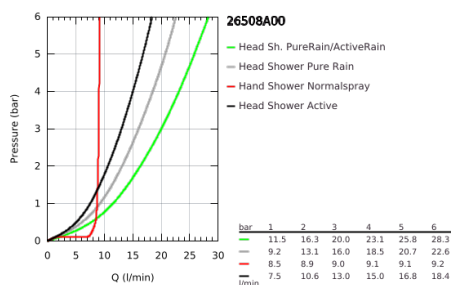

## 26 508 A00 EUPHORIA SMARTCONTROL SYSTEM 310 CUBE SHOWER SYSTEM WITH SAFETY MIXER FOR WALL MOUNTING

### PRODUCT DESCRIPTION

- Colour: hard graphite
- consisting of:
  - horizontal 450 mm shower arm
  - upper bracket adjustable for minimal adaption to existing drilling holes
  - exposed SmartControl Safety Mixer
- allows change between:
  - head shower Rainshower SmartActive 310 Cube
  - spray patterns: GROHE PureRain, ActiveRain
- maximum flow rate (at 3 bar): 20 l/min
- hand shower Euphoria Cube Stick
  - maximum flow rate (at 3 bar): 16 l/min
- adjustable in height with gliding element
- shower hose Silverflex 1750 mm 1/2" x 1/2" (28 388)
- GROHE DreamSpray - perfect spray pattern
- GROHE CoolTouch - no risk of scalding
- GROHE TurboStat - compact cartridge with wax thermoelement
- GROHE ProGrip - with knurl structure
- GROHE LongLife finish
- GROHE SafeStop at 38°C
- GROHE SafeStop Plus - optional temperature limiter at 43°C included
- GROHE SmartControl - control the shower with intuitive push/turn button
- integrated GROHE EasyReach shower tray
- GROHE SpeedClean - effortless limescale removal
- Inner WaterGuide - inner insulation for surface protection
- TwistStop - to prevent hose from twisting
- suitable for instantaneous heaters from 18 kW/h
- minimum flow rate 5 l/min.