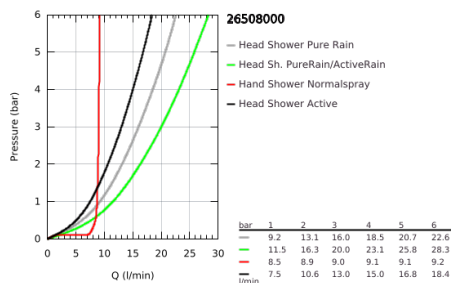

## 26 508 000 EUPHORIA SMARTCONTROL SYSTEM 310 CUBE SHOWER SYSTEM WITH SAFETY MIXER FOR WALL MOUNTING

### PRODUCT DESCRIPTION

- Colour: chrome
- consisting of:
  - horizontal 450 mm shower arm
  - upper bracket adjustable for minimal adaption to existing drilling holes
  - exposed SmartControl Safety Mixer
- allows change between:
  - head shower Rainshower SmartActive 310 Cube
  - spray patterns: GROHE PureRain, ActiveRain
- maximum flow rate (at 3 bar): 20 l/min
- hand shower Euphoria Cube (27 699 000) 9.5 l/min.
- maximum flow rate (at 3 bar): 16 l/min
- adjustable in height with gliding element
- shower hose Silverflex 1750 mm 1/2" x 1/2" (28 388)
- GROHE DreamSpray - perfect spray pattern
- GROHE CoolTouch - no risk of scalding
- GROHE TurboStat - compact cartridge with wax thermoelement
- GROHE ProGrip - with knurl structure
- GROHE LongLife finish
- GROHE SafeStop at 38°C
- GROHE SafeStop Plus - optional temperature limiter at 43°C included
- GROHE SmartControl - control the shower with intuitive push/turn button
- integrated GROHE EasyReach shower tray
- GROHE SpeedClean - effortless limescale removal
- Inner WaterGuide - inner insulation for surface protection
- TwistStop - to prevent hose from twisting
- suitable for instantaneous heaters from 18 kW/h
- minimum flow rate 5 l/min.