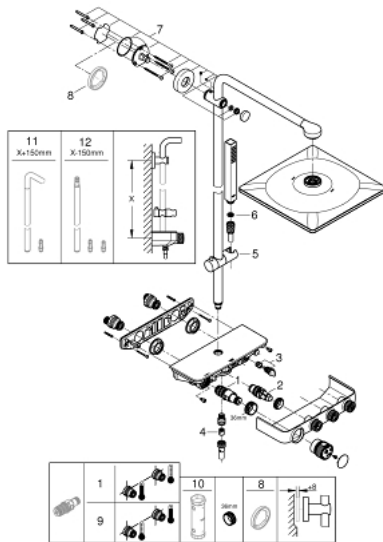

### PRODUCT DESCRIPTION

- Colour: chrome
- consisting of:
  - horizontal 450 mm shower arm
  - upper bracket adjustable for minimal adaption to existing drilling holes
  - exposed SmartControl Safety Mixer
- allows change between:
  - head shower Rainshower SmartActive 310 Cube
  - spray patterns: GROHE PureRain, ActiveRain
- maximum flow rate (at 3 bar): 20 l/min
- hand shower Euphoria Cube (27 699 000) 9.5 l/min.
- maximum flow rate (at 3 bar): 16 l/min
- adjustable in height with gliding element
- shower hose Silverflex 1750 mm 1/2" x 1/2" (28 388)
- GROHE DreamSpray - perfect spray pattern
- GROHE CoolTouch - no risk of scalding
- GROHE TurboStat - compact cartridge with wax thermoelement
- GROHE ProGrip - with knurl structure
- GROHE LongLife finish
- GROHE SafeStop at 38°C
- GROHE SafeStop Plus - optional temperature limiter at 43°C included
- GROHE SmartControl - control the shower with intuitive push/turn button
- integrated GROHE EasyReach shower tray
- GROHE SpeedClean - effortless limescale removal
- Inner WaterGuide - inner insulation for surface protection
- TwistStop - to prevent hose from twisting
- suitable for instantaneous heaters from 18 kW/h
- minimum flow rate 5 l/min.

### SPARE PARTS

- 1: Thermostatic compact cartridge 1/2" (Spare part-nr. 47439000)
  - 2: Cartridge (Spare part-nr. 48297000)
  - 3: Non-return valve (Spare part-nr. 49069000)
  - 4: Non-return valve (Spare part-nr. 08565000)
  - 5: Glider (Spare part-nr. 48177000)
  - 6: Dirt strainer (Spare part-nr. 0700200M)
  - 7: Shower bar holder (Spare part-nr. 48279000)
  - 8: Compensation disc (Spare part-nr. 27180000)\*
  - 9: GROHE TurboStat cartridge 1/2" (Spare part-nr. 47175000)\*
  - 10: Socket Spanner (Spare part-nr. 49059000)\*
  - 11: Shower system pipe for retrofitting (Spare part-nr. 48497000)\*
  - 12: Shower system pipe for retrofitting (Spare part-nr. 48498000)\*
- \* Optional accessories