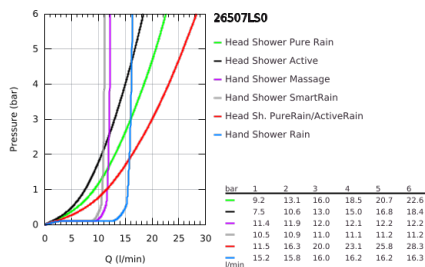

26 507 LS0 EUPHORIA SMARTCONTROL SYSTEM 310 SHOWER SYSTEM WITH SAFETY MIXER FOR WALL MOUNTING

PRODUCT DESCRIPTION

- Colour: moon white/chrome
- consisting of:
 - horizontal 450 mm shower arm
 - upper bracket adjustable for minimal adaption to existing drilling holes
 - exposed SmartControl Safety Mixer
- allows change between:
 - head shower Rainshower SmartActive 310, spray plate moon white
 - spray patterns: GROHE PureRain, ActiveRain
 - maximum flow rate (at 3 bar): 20 l/min
 - hand shower Euphoria 110 Massage, spray plate white
 - spray patterns: Rain, SmartRain, Massage
 - maximum flow rate (at 3 bar): 16 l/min
 - adjustable in height with gliding element
 - shower hose Silverflex 1750 mm 1/2" x 1/2" (28 388)
 - GROHE DreamSpray - perfect spray pattern
 - GROHE LongLife finish
 - GROHE CoolTouch - no risk of scalding
 - GROHE TurboStat - compact cartridge with wax thermoelement
 - GROHE ProGrip - with knurl structure
 - GROHE SafeStop at 38°C
 - GROHE SafeStop Plus - optional temperature limiter at 43°C included
 - GROHE SmartControl - control the shower with intuitive push/turn button
 - integrated GROHE EasyReach shower tray
 - GROHE SpeedClean - effortless limescale removal
 - Inner WaterGuide - inner insulation for surface protection
 - TwistStop - to prevent hose from twisting
 - suitable for instantaneous heaters from 18 kW/h
 - minimum flow rate 5 l/min.
 - GROHE LongLife finish