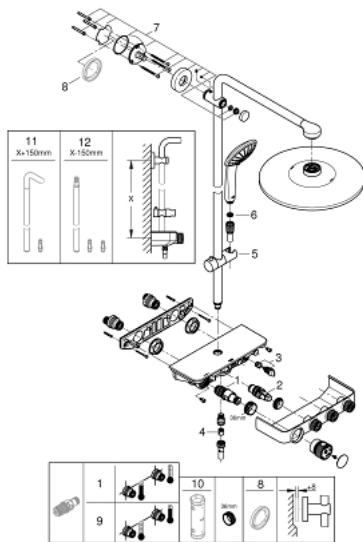

26 507 LS0 EUPHORIA SMARTCONTROL SYSTEM 310 SHOWER SYSTEM WITH SAFETY MIXER FOR WALL MOUNTING

SPARE PARTS

1. 1: Thermostatic compact cartridge 1/2" (Spare part-nr. 47439000)
  2. 2: Cartridge (Spare part-nr. 48297000)
  3. 3: Non-return valve (Spare part-nr. 49069000)
  4. 4: Non-return valve (Spare part-nr. 08565000)
  5. 5: Glider (Spare part-nr. 48177000)
  6. 6: Dirt strainer (Spare part-nr. 0700200M)
  7. 7: Shower bar holder (Spare part-nr. 48279000)
  8. 8: Compensation disc (Spare part-nr. 27180000)*
  9. 9: GROHE TurboStat cartridge 1/2" (Spare part-nr. 47175000)*
  10. 10: Socket Spanner (Spare part-nr. 49059000)*
  11. 11: Shower system pipe for retrofitting (Spare part-nr. 48497000)*
  12. 12: Shower system pipe for retrofitting (Spare part-nr. 48498000)*
2. Optional accessories