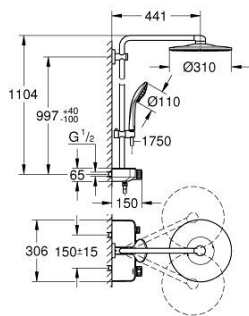

26 507 GN0 EUPHORIA SMARTCONTROL SYSTEM 310 SHOWER SYSTEM WITH SAFETY MIXER FOR WALL MOUNTING

PRODUCT DESCRIPTION

- Colour: brushed cool sunrise
- consisting of:
 - horizontal 450 mm shower arm
 - upper bracket adjustable for minimal adaption to existing drilling holes
 - exposed SmartControl Safety Mixer
- allows change between:
 - head shower Rainshower SmartActive 310
 - spray patterns: GROHE PureRain, ActiveRain
 - maximum flow rate (at 3 bar): 20 l/min
 - hand shower Euphoria 110 Massage, spray plate white
 - spray patterns: Rain, SmartRain, Massage
 - maximum flow rate (at 3 bar): 16 l/min
 - adjustable in height with gliding element
 - shower hose Silverflex 1750 mm 1/2" x 1/2" (28 388)
 - GROHE DreamSpray - perfect spray pattern
 - GROHE LongLife finish
 - GROHE CoolTouch - no risk of scalding
 - GROHE TurboStat - compact cartridge with wax thermoelement
 - GROHE ProGrip - with knurl structure
 - GROHE SafeStop at 38°C
 - GROHE SafeStop Plus - optional temperature limiter at 43°C included
 - GROHE SmartControl - control the shower with intuitive push/turn button
 - integrated GROHE EasyReach shower tray
 - GROHE SpeedClean - effortless limescale removal
 - Inner WaterGuide - inner insulation for surface protection
 - TwistStop - to prevent hose from twisting
 - suitable for instantaneous heaters from 18 kW/h
 - minimum flow rate 5 l/min.

26 507 GN0 EUPHORIA SMARTCONTROL SYSTEM 310 SHOWER SYSTEM WITH SAFETY MIXER FOR WALL MOUNTING

SPARE PARTS

- 1: Thermostatic compact cartridge 1/2" (Spare part-nr. 47439000)
- 2: Cartridge (Spare part-nr. 48297000)
- 3: Non-return valve (Spare part-nr. 49069000)
- 4: Non-return valve (Spare part-nr. 08565000)
- 5: Glider (Spare part-nr. 48177GN0)
- 6: Dirt strainer (Spare part-nr. 0700200M)
- 7: Shower bar holder (Spare part-nr. 48279GN0)
- 9: GROHE TurboStat cartridge 1/2" (Spare part-nr. 47175000)*
- 10: Socket Spanner (Spare part-nr. 49059000)*