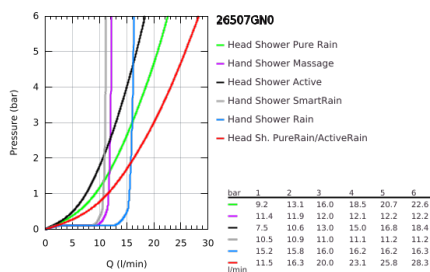

26 507 GN0 EUPHORIA SMARTCONTROL SYSTEM 310 SHOWER SYSTEM WITH SAFETY MIXER FOR WALL MOUNTING

PRODUCT DESCRIPTION

- Colour: brushed cool sunrise
- consisting of:
 - horizontal 450 mm shower arm
 - upper bracket adjustable for minimal adaption to existing drilling holes
 - exposed SmartControl Safety Mixer
- allows change between:
 - head shower Rainshower SmartActive 310
 - spray patterns: GROHE PureRain, ActiveRain
 - maximum flow rate (at 3 bar): 20 l/min
 - hand shower Euphoria 110 Massage, spray plate white
 - spray patterns: Rain, SmartRain, Massage
 - maximum flow rate (at 3 bar): 16 l/min
 - adjustable in height with gliding element
 - shower hose Silverflex 1750 mm 1/2" x 1/2" (28 388)
 - GROHE DreamSpray - perfect spray pattern
 - GROHE LongLife finish
 - GROHE CoolTouch - no risk of scalding
 - GROHE TurboStat - compact cartridge with wax thermoelement
 - GROHE ProGrip - with knurl structure
 - GROHE SafeStop at 38°C
 - GROHE SafeStop Plus - optional temperature limiter at 43°C included
 - GROHE SmartControl - control the shower with intuitive push/turn button
 - integrated GROHE EasyReach shower tray
 - GROHE SpeedClean - effortless limescale removal
 - Inner WaterGuide - inner insulation for surface protection
 - TwistStop - to prevent hose from twisting
 - suitable for instantaneous heaters from 18 kW/h
 - minimum flow rate 5 l/min.

26 507 GN0 EUPHORIA SMARTCONTROL SYSTEM 310 SHOWER SYSTEM WITH SAFETY MIXER FOR WALL MOUNTING

SPARE PARTS

- 1: Thermostatic compact cartridge 1/2" (Spare part-nr. 47439000)
- 2: Cartridge (Spare part-nr. 48297000)
- 3: Non-return valve (Spare part-nr. 49069000)
- 4: Non-return valve (Spare part-nr. 08565000)
- 5: Glider (Spare part-nr. 48177GN0)
- 6: Dirt strainer (Spare part-nr. 0700200M)
- 7: Shower bar holder (Spare part-nr. 48279GN0)
- 9: GROHE TurboStat cartridge 1/2" (Spare part-nr. 47175000)*
- 10: Socket Spanner (Spare part-nr. 49059000)*